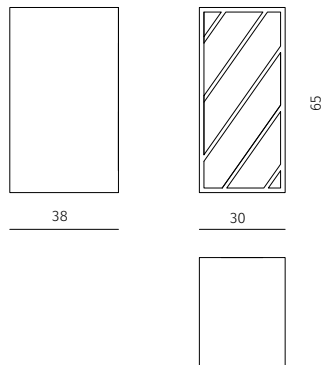

Collection

Design / Grégoire de Lafforest

Made in Portugal

brick I (side table)

dimensions : 26 x 19 x h 42 cm

Materials	Finishes
travertine	beige roman unfilled
marble	white carrara
marble	green guatemala
marble	black marquina
marble	white calacatta
marble	grey Saint-Laurent

brick II (side table)

dimensions : 26 x 19 x h 42 cm

Materials	Finishes
travertine	beige roman unfilled
marble	white carrara
marble	green guatemala
marble	black marquina
marble	white calacatta
marble	grey Saint-Laurent

Made in Portugal

brick III (side table)

dimensions : 26 x 19 x h 42 cm

Materials	Finishes
travertine	beige roman unfilled
marble	white carrara
marble	green guatemala
marble	black marquina
marble	white calacatta
marble	grey Saint-Laurent

brick IV (side table)

dimensions : 38 x 30 x h 65 cm

Materials	Finishes
travertine	beige roman unfilled
marble	white carrara
marble	green guatemala
marble	black marquina
marble	white calacatta
marble	grey Saint-Laurent