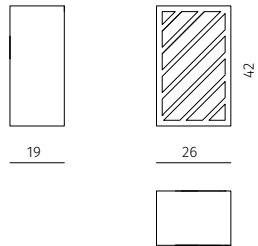

Collection

Design / Grégoire de Lafforest

Made in Portugal

brick I (side table)

dimensions : 26 x 19 x h 42 cm

Materials	Finishes
travertine	beige roman unfilled
marble	white carrara
marble	green guatemala
marble	black marquina
marble	white calacatta
marble	grey Saint-Laurent

brick II (side table)

dimensions : 26 x 19 x h 42 cm

Materials	Finishes
travertine	beige roman unfilled
marble	white carrara
marble	green guatemala
marble	black marquina
marble	white calacatta
marble	grey Saint-Laurent

Made in Portugal

brick III (side table)

dimensions : 26 x 19 x h 42 cm

Materials	Finishes
travertine	beige roman unfilled
marble	white carrara
marble	green guatemala
marble	black marquina
marble	white calacatta
marble	grey Saint-Laurent

brick IV (side table)

dimensions : 38 x 30 x h 65 cm

Materials	Finishes
travertine	beige roman unfilled
marble	white carrara
marble	green guatemala
marble	black marquina
marble	white calacatta
marble	grey Saint-Laurent