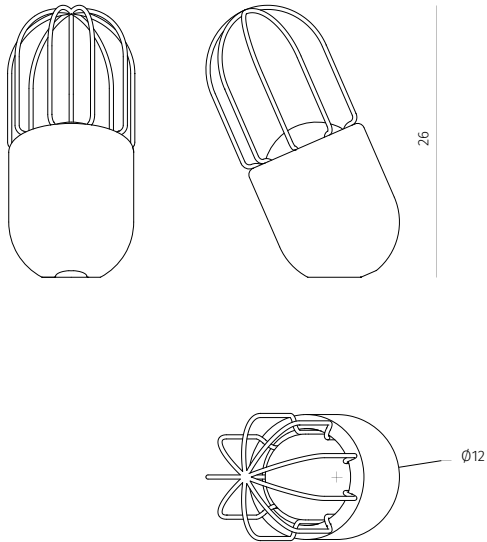

# D/LIGHT

Table lamp

Design / Dan Yeffet

Made in France

dimensions : Ø 12 x h 26 cm  
LED source (G9)