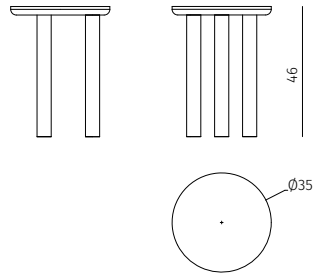

ROSAE

Pedestals

Design / Goula/Figuera
Made in France

pedestal (small)

dimensions : Ø 35 x h 46 cm

Materials	Finishes
brushed oak / hand gouged oak	choice of tints
walnut / hand gouged walnut	choice of tints

pedestal (tall)

dimensions : Ø 50 x h 56 cm

Materials	Finishes
brushed oak / hand gouged oak	choice of tints
walnut / hand gouged walnut	choice of tints

Non-contractual lead time of 16 weeks.

COLLECTION
PARTICULIERE
{objets de nécessité}