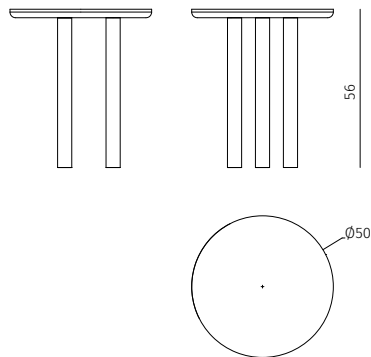

ROSAE

Pedestals

Design / Goula/Figuera
Made in France

pedestal (small)

dimensions : Ø 35 x h 46 cm

Materials	Finishes
brushed oak / hand gouged oak	choice of tints
walnut / hand gouged walnut	choice of tints

pedestal (tall)

dimensions : Ø 50 x h 56 cm

Materials	Finishes
brushed oak / hand gouged oak	choice of tints
walnut / hand gouged walnut	choice of tints

Non-contractual lead time of 16 weeks.

COLLECTION
PARTICULIERE
{objets de nécessité}