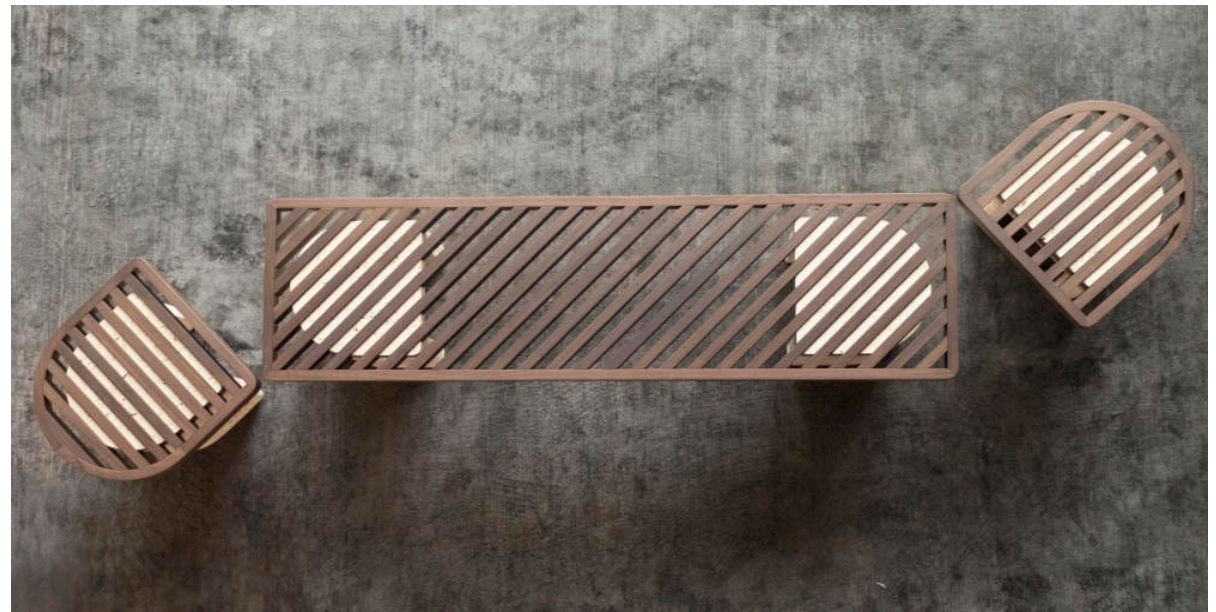

# TRACKS

Bench & Stools  
Design / Dan Yeffet  
Made in France / Portugal

COLLECTION  
PARTICULIERE  
*{objets de nécessité}*

**COLLECTION PARTICULIERE**  
contact@collection-particuliere.fr / www.collection-particuliere.fr

# TRACKS

Bench & Stools  
 Design / Dan Yeffet  
 Made in France / Portugal

**bench**  
 dimensions : 140 x 38 x h 39,5 cm  
 seat height 39,5 cm

**Materials**  
 walnut / travertine

**Finishes**  
 choice of walnut tints / beige roman unfilled

**stool 1**  
 dimensions : 40 x 38 x h 39,5 cm  
 seat height 39,5 cm

**Materials**  
 walnut / travertine

**Finishes**  
 choice of walnut tints / beige roman unfilled

**stool 2**  
 dimensions : 40 x 38 x h 39,5 cm  
 seat height 39,5 cm