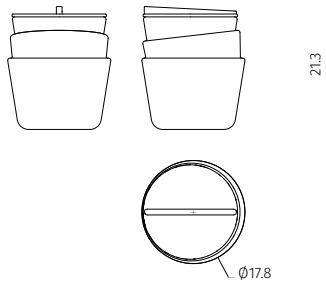

Containers

Design / Dan Yeffet
Made in France / Portugal

container (small)

dimensions : Ø 17,8 x h 21,3 cm

Materials	Finishes
travertine / brushed spruce	beige roman unfilled / choice of brushed spruce tints
marble / brushed spruce	grey saint-laurent / choice of brushed spruce tints
marble / brushed spruce	black marquina / choice of brushed spruce tints

container (medium)

dimensions : Ø 25,8 x h 14,9 cm

Materials	Finishes
travertine / brushed spruce	biege roman unfilled / choice of brushed spruce tints
marble / brushed spruce	grey saint-laurent / choice of brushed spruce tints
marble / brushed spruce	black marquina / choice of brushed spruce tints

container (wide)
dimensions : Ø 40 x h 11,6 cm

11,6

Ø40

Materials	Finishes
travertine / brushed spruce	beige roman unfilled / choice of brushed spruce tints
marble / brushed spruce	grey saint-laurent / choice of brushed spruce tints
marble / brushed spruce	black marquina / choice of brushed spruce tints