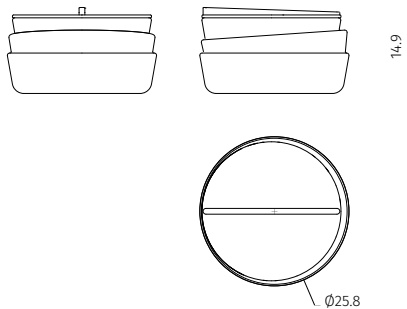

Containers

Design / Dan Yeffet
Made in France / Portugal

container (small)

dimensions : Ø 17,8 x h 21,3 cm

Materials	Finishes
travertine / brushed spruce	beige roman unfilled / choice of brushed spruce tints
marble / brushed spruce	grey saint-laurent / choice of brushed spruce tints
marble / brushed spruce	black marquina / choice of brushed spruce tints

container (medium)

dimensions : Ø 25,8 x h 14,9 cm

Materials	Finishes
travertine / brushed spruce	biege roman unfilled / choice of brushed spruce tints
marble / brushed spruce	grey saint-laurent / choice of brushed spruce tints
marble / brushed spruce	black marquina / choice of brushed spruce tints

container (wide)
dimensions : Ø 40 x h 11,6 cm

11,6

Ø40

Materials	Finishes
travertine / brushed spruce	beige roman unfilled / choice of brushed spruce tints
marble / brushed spruce	grey saint-laurent / choice of brushed spruce tints
marble / brushed spruce	black marquina / choice of brushed spruce tints