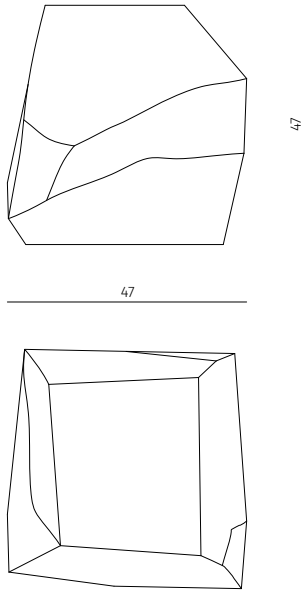

TERRA

Side Table

Design / Luca Erba

Made in Italy

dimensions : 47 x 47 x h 47 cm

Materials

mixed clay

Finishes