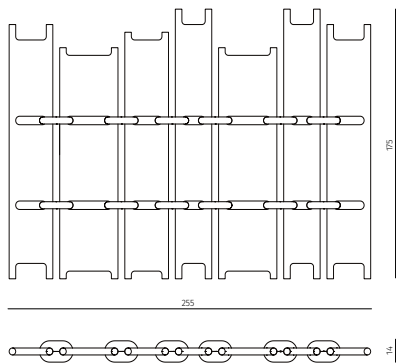

### screen (4 parts)

dimensions : 145 x 15 x h175 cm

Materials	Finishes
brushed spruce	choice of brushed spruce tints
brushed oak	choice of brushed oak tints

### screen (7 parts)

dimensions : 255 x 15 x h175 cm

Materials	Finishes
brushed spruce	choice of brushed spruce tints

COLLECTION  
PARTICULIERE  
*{mobilier singulier}*