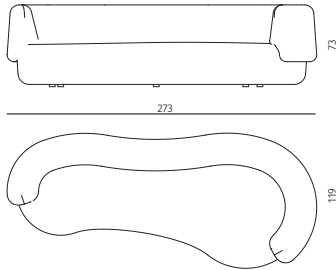

sofa

dimensions : 273 x 119 x h73 cm / COM: 11 ml
seat height 42 cm / seat depth 58 - 88 cm

Materials	Finishes
without fabric	DC Textiles range
Edson fabric	Edson range
Enders fabric	Enders range
Ellis fabric	Ellis range

double sofa (with 4 cushions)

dimensions : 360 x 126 x h73 cm / COM: 23,2 ml
seat height 42 cm / seat depth 58 - 84 cm

Materials	Finishes
without fabric	DC Textiles range
Edson fabric	Edson range
Enders fabric	Enders range
Ellis fabric	Ellis range

FAO

Collection

Design / Christophe Delcourt

panoramic sofa (with 4 cushions)

dimensions : 417 x 207 x h73 cm / COM: 30,2 ml
seat height 42 cm / seat depth 58 - 84 cm

Materials	Finishes
without fabric	DC Textiles range
Edson fabric	Edson range
Enders fabric	Enders range
Ellis fabric	Ellis range