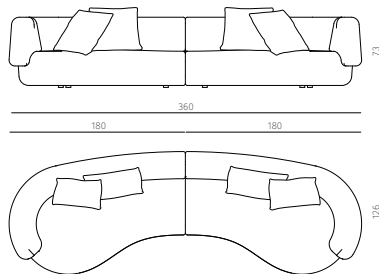

sofa

dimensions : 273 x 119 x h73 cm / COM: 11 ml
seat height 42 cm / seat depth 58 - 88 cm

Materials	Finishes
without fabric	DC Textiles range
Edson fabric	Edson range
Enders fabric	Enders range
Ellis fabric	Ellis range

double sofa (with 4 cushions)

dimensions : 360 x 126 x h73 cm / COM: 23,2 ml
seat height 42 cm / seat depth 58 - 84 cm

Materials	Finishes
without fabric	DC Textiles range
Edson fabric	Edson range
Enders fabric	Enders range
Ellis fabric	Ellis range

FAO

Collection

Design / Christophe Delcourt

panoramic sofa (with 4 cushions)

dimensions : 417 x 207 x h73 cm / COM: 30,2 ml
seat height 42 cm / seat depth 58 - 84 cm

Materials	Finishes
without fabric	DC Textiles range
Edson fabric	Edson range
Enders fabric	Enders range
Ellis fabric	Ellis range