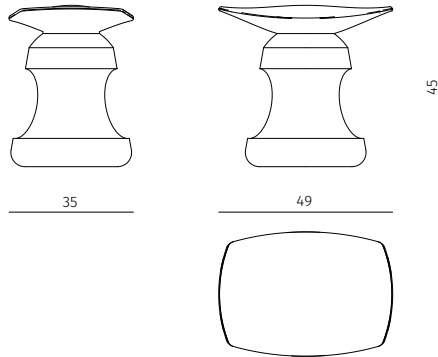

## Stool

Design / Christophe Delcourt  
Made in France / Portugal

COLLECTION  
PARTICULIERE

*{objets de nécessité}*

**COLLECTION PARTICULIERE**

[contact@collection-particuliere.fr](mailto:contact@collection-particuliere.fr) / [www.collection-particuliere.fr](http://www.collection-particuliere.fr)

## Stool

Design / Christophe Delcourt  
Made in France / Portugal

**stool**  
dimensions : 49 x 35 x h 45 cm  
seat height 42,5 cm

Materials	Finishes
ceramic	enamelled ceramic range
ceramic / leather	enamelled ceramic range / leather range
walnut / leather	choice of walnut tints / brown leather
marble	white calacatta
marble	black marquina
marble	grey Saint-Laurent
travertine	beige roman unfilled
brushed oak	choice of brushed oak tints
brushed spruce	choice of brushed spruce tints
marble	paonazzo