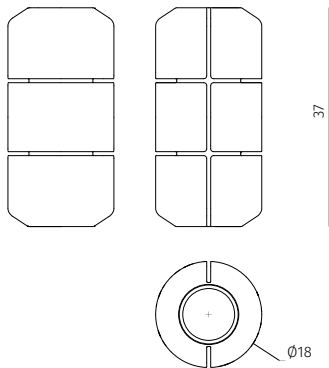

Collection
Design / Dan Yeffet
Made in France

vase (small)
dimensions : Ø 18 x h 24,8 cm

Materials

chestnut / brass

Finishes

C.886.005 / brushed

vase (medium)
dimensions : Ø 18 x h 37 cm

Materials

COMPOSITION

Collection
Design / Dan Yeffet
Made in France

bowl (small)
dimensions : Ø 26,6 x h 20 cm

Materials

chestnut / brass

Finishes

C.886.005 / brushed

bowl (medium)
dimensions : Ø 35 x h 10 cm