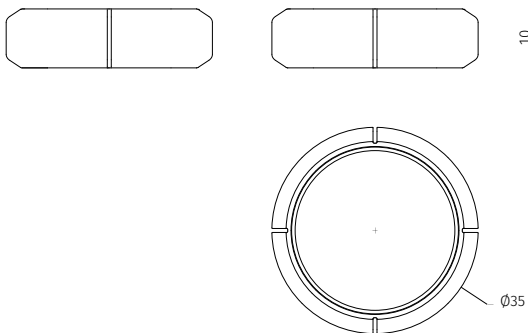

Collection
Design / Dan Yeffet
Made in France

vase (small)
dimensions : Ø 18 x h 24,8 cm

Materials

chestnut / brass

Finishes

C.886.005 / brushed

vase (medium)
dimensions : Ø 18 x h 37 cm

Materials

COMPOSITION

Collection
Design / Dan Yeffet
Made in France

bowl (small)
dimensions : Ø 26,6 x h 20 cm

Materials

chestnut / brass

Finishes

C.886.005 / brushed

bowl (medium)
dimensions : Ø 35 x h 10 cm