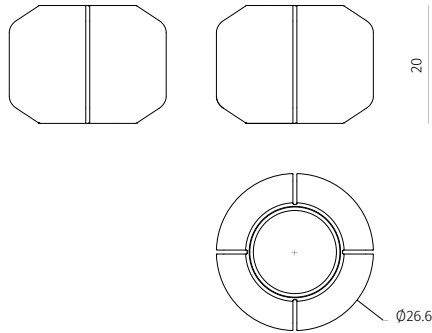

Collection
Design / Dan Yeffet
Made in France

vase (small)
dimensions : Ø 18 x h 24,8 cm

Materials

chestnut / brass

Finishes

C.886.005 / brushed

vase (medium)
dimensions : Ø 18 x h 37 cm

Materials

COMPOSITION

Collection
Design / Dan Yeffet
Made in France

bowl (small)
dimensions : Ø 26,6 x h 20 cm

Materials

chestnut / brass

Finishes

C.886.005 / brushed

bowl (medium)
dimensions : Ø 35 x h 10 cm