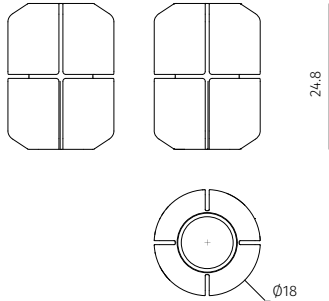

Collection
Design / Dan Yeffet
Made in France

vase (small)
dimensions : Ø 18 x h 24,8 cm

Materials

chestnut / brass

Finishes

C.886.005 / brushed

vase (medium)
dimensions : Ø 18 x h 37 cm

Materials

COMPOSITION

Collection
Design / Dan Yeffet
Made in France

bowl (small)
dimensions : Ø 26,6 x h 20 cm

Materials

chestnut / brass

Finishes

C.886.005 / brushed

bowl (medium)
dimensions : Ø 35 x h 10 cm