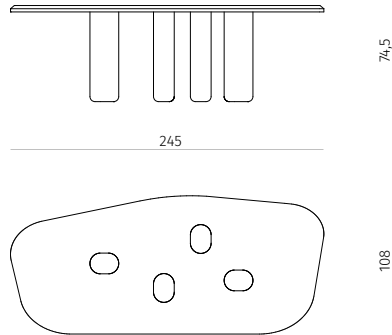

table

dimensions : 245 x 108 x h 74,5 cm

Materials	Finishes
oak	choice of tints
brushed oak	choice of tints
walnut	choice of tints
bronze legs / oak top	textured black patinated / choice of tints
bronze legs / brushed oak top	textured black patinated / choice of tints
bronze legs / walnut top	textured black patinated / choice of tints

table

dimensions : 280 x 120 x h 74,5 cm

Materials	Finishes
oak	choice of tints
brushed oak	choice of tints
walnut	choice of tints
bronze legs / oak top	textured black patinated / choice of tints
bronze legs / brushed oak top	textured black patinated / choice of tints
bronze legs / walnut top	textured black patinated / choice of tints

table

dimensions : 300 x 120 x h 74,5 cm

Materials	Finishes
oak	choice of tints
brushed oak	choice of tints
walnut	choice of tints
bronze legs / oak top	textured black patinated / choice of tints
bronze legs / brushed oak top	textured black patinated / choice of tints
bronze legs / walnut top	textured black patinated / choice of tints