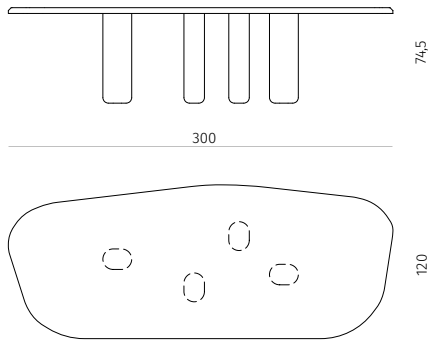

table

dimensions : 245 x 108 x h 74,5 cm

Materials	Finishes
oak	choice of tints
brushed oak	choice of tints
walnut	choice of tints
bronze legs / oak top	textured black patinated / choice of tints
bronze legs / brushed oak top	textured black patinated / choice of tints
bronze legs / walnut top	textured black patinated / choice of tints

table

dimensions : 280 x 120 x h 74,5 cm

Materials	Finishes
oak	choice of tints
brushed oak	choice of tints
walnut	choice of tints
bronze legs / oak top	textured black patinated / choice of tints
bronze legs / brushed oak top	textured black patinated / choice of tints
bronze legs / walnut top	textured black patinated / choice of tints

table

dimensions : 300 x 120 x h 74,5 cm

Materials	Finishes
oak	choice of tints
brushed oak	choice of tints
walnut	choice of tints
bronze legs / oak top	textured black patinated / choice of tints
bronze legs / brushed oak top	textured black patinated / choice of tints
bronze legs / walnut top	textured black patinated / choice of tints