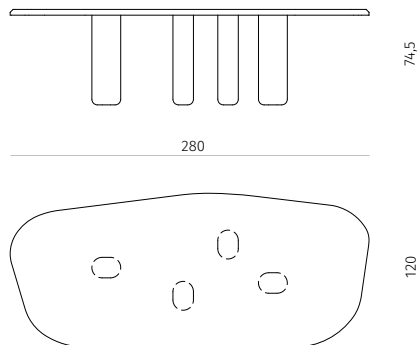

table

dimensions : 245 x 108 x h 74,5 cm

Materials	Finishes
oak	choice of tints
brushed oak	choice of tints
walnut	choice of tints
bronze legs / oak top	textured black patinated / choice of tints
bronze legs / brushed oak top	textured black patinated / choice of tints
bronze legs / walnut top	textured black patinated / choice of tints

table

dimensions : 280 x 120 x h 74,5 cm

Materials	Finishes
oak	choice of tints
brushed oak	choice of tints
walnut	choice of tints
bronze legs / oak top	textured black patinated / choice of tints
bronze legs / brushed oak top	textured black patinated / choice of tints
bronze legs / walnut top	textured black patinated / choice of tints

table

dimensions : 300 x 120 x h 74,5 cm

Materials	Finishes
oak	choice of tints
brushed oak	choice of tints
walnut	choice of tints
bronze legs / oak top	textured black patinated / choice of tints
bronze legs / brushed oak top	textured black patinated / choice of tints
bronze legs / walnut top	textured black patinated / choice of tints