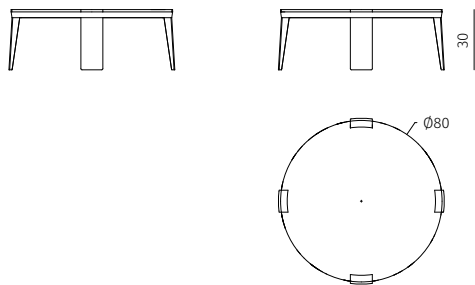

low table (small)
dimensions : Ø 55 x h 45 cm

Materials	Finishes
oak legs / oak top	choice of tints
oak legs / travertine top	choice of tints / beige roman unfilled
oak legs / marble top	choice of tints / nero marquina
brushed oak legs / brushed oak top	choice of tints
brushed oak legs / travertine top	choice of tints / beige roman unfilled
brushed oak legs / marble top	choice of tints / nero marquina

low table (medium)
dimensions : Ø 80 x h 30 cm

Materials	Finishes
oak legs / oak top	choice of tints
oak legs / travertine top	choice of tints / beige roman unfilled
oak legs / marble top	choice of tints / nero marquina
brushed oak legs / brushed oak top	choice of tints
brushed oak legs / travertine top	choice of tints / beige roman unfilled
brushed oak legs / marble top	choice of tints / nero marquina

low table (wide)
dimensions : Ø 100 x h 30 cm

Materials	Finishes
oak legs / oak top	choice of tints
oak legs / travertine top	choice of tints / beige roman unfilled
oak legs / marble top	choice of tints / nero marquina
brushed oak legs / brushed oak top	choice of tints
brushed oak legs / travertine top	choice of tints / beige roman unfilled
brushed oak legs / marble top	choice of tints / nero marquina