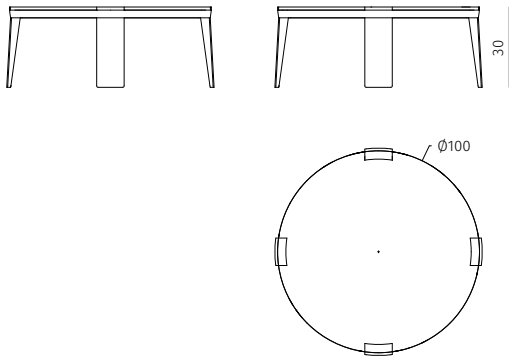

low table (small)
dimensions : Ø 55 x h 45 cm

Materials	Finishes
oak legs / oak top	choice of tints
oak legs / travertine top	choice of tints / beige roman unfilled
oak legs / marble top	choice of tints / nero marquina
brushed oak legs / brushed oak top	choice of tints
brushed oak legs / travertine top	choice of tints / beige roman unfilled
brushed oak legs / marble top	choice of tints / nero marquina

low table (medium)
dimensions : Ø 80 x h 30 cm

Materials	Finishes
oak legs / oak top	choice of tints
oak legs / travertine top	choice of tints / beige roman unfilled
oak legs / marble top	choice of tints / nero marquina
brushed oak legs / brushed oak top	choice of tints
brushed oak legs / travertine top	choice of tints / beige roman unfilled
brushed oak legs / marble top	choice of tints / nero marquina

low table (wide)
dimensions : Ø 100 x h 30 cm

Materials	Finishes
oak legs / oak top	choice of tints
oak legs / travertine top	choice of tints / beige roman unfilled
oak legs / marble top	choice of tints / nero marquina
brushed oak legs / brushed oak top	choice of tints
brushed oak legs / travertine top	choice of tints / beige roman unfilled
brushed oak legs / marble top	choice of tints / nero marquina