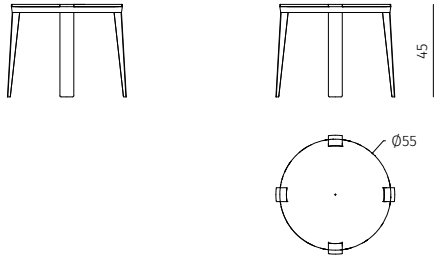

low table (small)
dimensions : Ø 55 x h 45 cm

Materials	Finishes
oak legs / oak top	choice of tints
oak legs / travertine top	choice of tints / beige roman unfilled
oak legs / marble top	choice of tints / nero marquina
brushed oak legs / brushed oak top	choice of tints
brushed oak legs / travertine top	choice of tints / beige roman unfilled
brushed oak legs / marble top	choice of tints / nero marquina

low table (medium)
dimensions : Ø 80 x h 30 cm

Materials	Finishes
oak legs / oak top	choice of tints
oak legs / travertine top	choice of tints / beige roman unfilled
oak legs / marble top	choice of tints / nero marquina
brushed oak legs / brushed oak top	choice of tints
brushed oak legs / travertine top	choice of tints / beige roman unfilled
brushed oak legs / marble top	choice of tints / nero marquina

low table (wide)
dimensions : Ø 100 x h 30 cm

Materials	Finishes
oak legs / oak top	choice of tints
oak legs / travertine top	choice of tints / beige roman unfilled
oak legs / marble top	choice of tints / nero marquina
brushed oak legs / brushed oak top	choice of tints
brushed oak legs / travertine top	choice of tints / beige roman unfilled
brushed oak legs / marble top	choice of tints / nero marquina