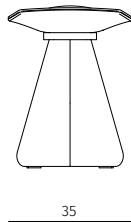

Stool

Design / Christophe Delcourt
Made in France / Portugal

stool
dimensions : 47 x 35 x h49 cm
seat height 42,5 cm

Materials	Finishes
marble / leather	nero marquina / leather range
marble / leather	white carrara / leather range
marble / leather	brown emperador escuro / leather range
marble / leather	grey saint-laurent / leather range
travertine / leather	beige roman unfilled / leather range
brushed spruce / leather	choice of brushed spruce tints / leather range