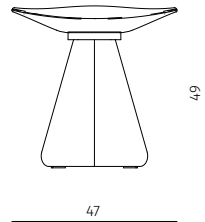

Stool

Design / Christophe Delcourt
Made in France / Portugal

stool
dimensions : 47 x 35 x h49 cm
seat height 42,5 cm

Materials	Finishes
marble / leather	nero marquina / leather range
marble / leather	white carrara / leather range
marble / leather	brown emperador escuro / leather range
marble / leather	grey saint-laurent / leather range
travertine / leather	beige roman unfilled / leather range
brushed spruce / leather	choice of brushed spruce tints / leather range