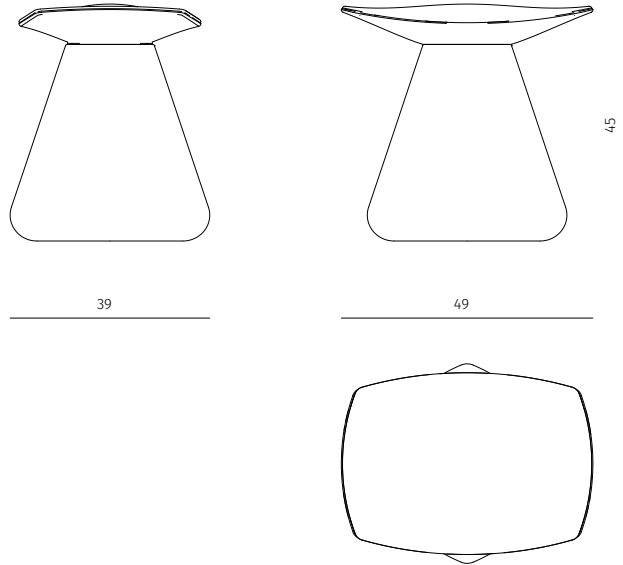

DAM

Stool

Design / Christophe Delcourt
Made in France

dimensions : 49 x 39 x h 45 cm
seat height 42,5 cm