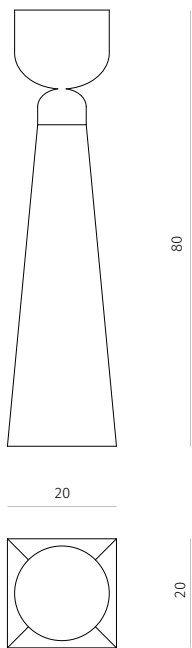

CHALICE

Vase

Design / Arno Declercq

Made in France

dimensions : 20 x 20 x h 80 cm

Materials

brushed spruce

Finishes