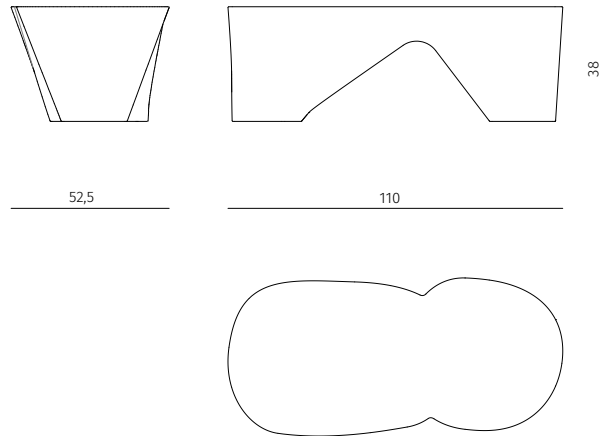

ECLAT

Low Table

Design / Yabu Pushelberg
Made in France

dimensions : 110 x 52,5 x h.38 cm

Materials

bronze

Finishes

brushed / black patinated