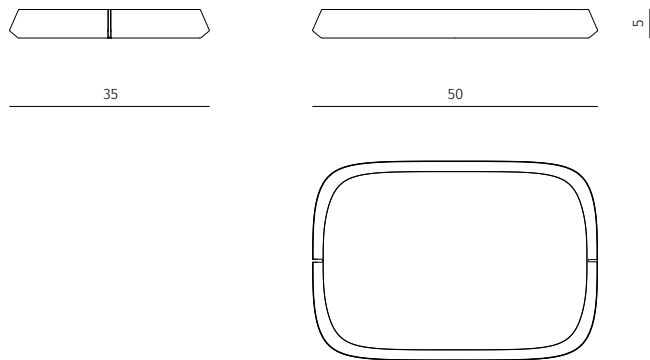

GAME ON

Tray

Design / Flavien Delbergue
Made in France

dimensions : 50 x 35 cm

Materials

spruce / leather

Finishes

choice of spruce tints / leather range