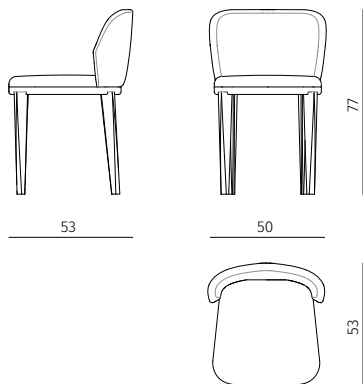

LUM

Collection
Design / Christophe Delcourt

chair

dimensions : 50 x 53 x h 77 cm / COM: 1,2 ml COL: 1,7 m²
seat height 45 cm / seat depth 45 cm

Materials	Finishes
oak / Douglas fabric	choice of oak tints / Douglas range
oak / Edson fabric	choice of oak tints / Edson range
oak / Enders fabric	choice of oak tints / Enders range
oak / Sierra leather	choice of oak tints / Sierra range
brushed oak / Edson fabric	choice of oak tints / Edson range
brushed oak / Sierra leather	choice of oak tints / Sierra range

bar stool

dimensions : 51 x 53 x h 90 cm / COM: 1,1 ml COL: 1,55 m²
seat height 65 cm / seat depth 45 cm

Materials	Finishes
oak / Douglas fabric	choice of oak tints / Douglas range
oak / Edson fabric	choice of oak tints / Edson range
oak / Enders fabric	choice of oak tints / Enders range
oak / Sierra leather	choice of oak tints / Sierra range
brushed oak / Edson fabric	choice of oak tints / Edson range
brushed oak / Sierra leather	choice of oak tints / Sierra range