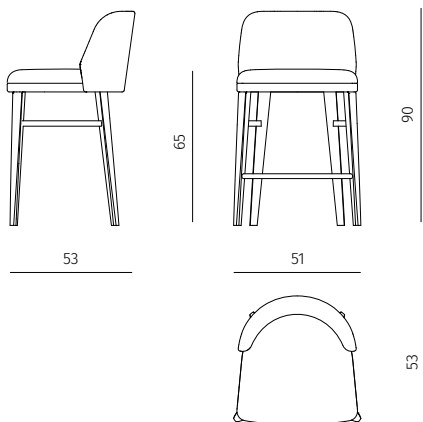

LUM

Collection
Design / Christophe Delcourt

chair

dimensions : 50 x 53 x h 77 cm / COM: 1,2 ml COL: 1,7 m²
seat height 45 cm / seat depth 45 cm

Materials	Finishes
oak / Douglas fabric	choice of oak tints / Douglas range
oak / Edson fabric	choice of oak tints / Edson range
oak / Enders fabric	choice of oak tints / Enders range
oak / Sierra leather	choice of oak tints / Sierra range
brushed oak / Edson fabric	choice of oak tints / Edson range
brushed oak / Sierra leather	choice of oak tints / Sierra range

bar stool

dimensions : 51 x 53 x h 90 cm / COM: 1,1 ml COL: 1,55 m²
seat height 65 cm / seat depth 45 cm

Materials	Finishes
oak / Douglas fabric	choice of oak tints / Douglas range
oak / Edson fabric	choice of oak tints / Edson range
oak / Enders fabric	choice of oak tints / Enders range
oak / Sierra leather	choice of oak tints / Sierra range
brushed oak / Edson fabric	choice of oak tints / Edson range
brushed oak / Sierra leather	choice of oak tints / Sierra range