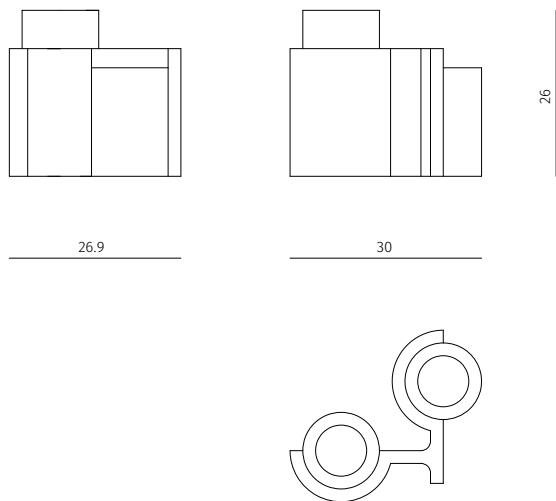

REM

Vase

Design / Christophe Delcourt
Made in France

dimensions : 30 x 26,9 x h 26 cm

Materials

terracotta

Finishes

natural / glazed