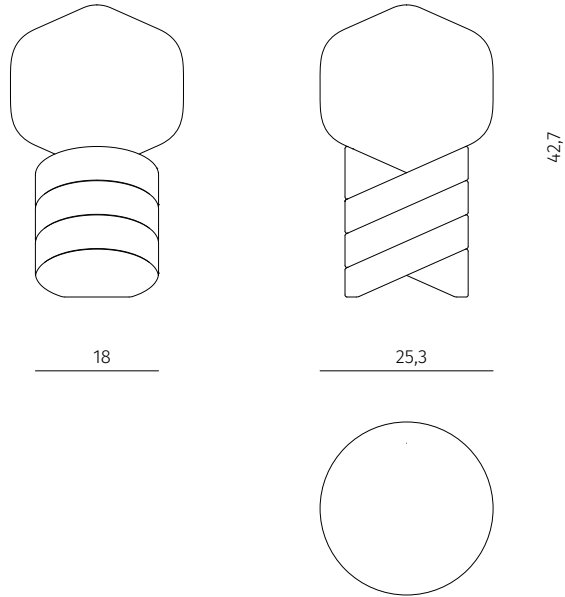

ROPE

Table lamp

Design / Dan Yeffet

Made in France

dimensions : Ø 18/25,3 x h 42,7 cm
LED source (G9)

Materials

brushed spruce / hand-blown glass

bronze / hand-blown glass