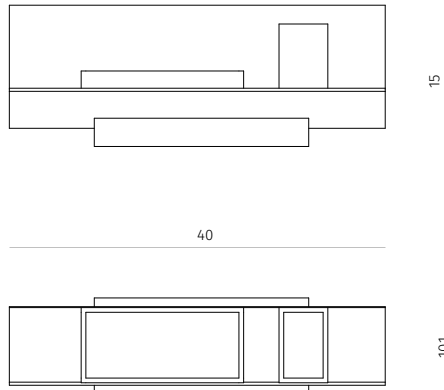

SCRIBE

Pentray

Design / Charles Kalpakian
Made in France / Portugal

dimensions : 40 x 13 cm (brass) / 23 x 10 cm (ash base) /
17.5 x 9 x h 6,2 cm (sycamore box) / 8 x 6 x h 11 cm (palm tree box)

Materials