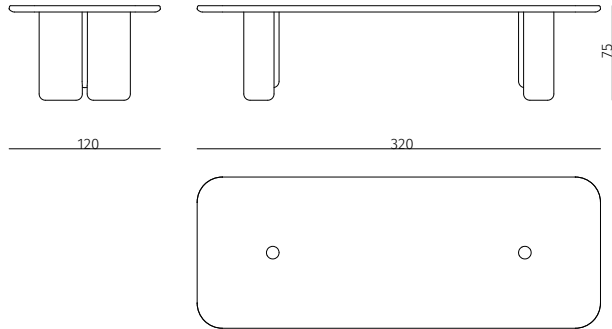

TAMI

Table
Design / Luca Erba
Made in France

table
dimensions : 280 x 120 x h 75 cm

Materials	Finishes
oak	choice of tints
brushed oak	choice of tints

table
dimensions : 300 x 120 x h 75 cm

Materials	Finishes
oak	choice of tints
brushed oak	choice of tints

table

dimensions : 320 x 120 x h 75 cm

Materials	Finishes
oak	choice of tints
brushed oak	choice of tints

COLLECTION
PARTICULIERE
{objets de nécessité}

COLLECTION PARTICULIERE
contact@collection-particuliere.fr / www.collection-particuliere.fr