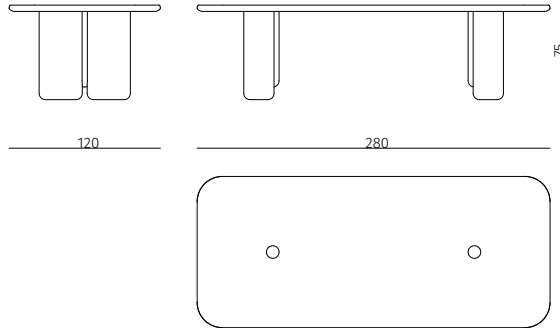

TAMI

Table
Design / Luca Erba
Made in France

table
dimensions : 280 x 120 x h 75 cm

Materials	Finishes
oak	choice of tints
brushed oak	choice of tints

table
dimensions : 300 x 120 x h 75 cm

Materials	Finishes
oak	choice of tints
brushed oak	choice of tints

table

dimensions : 320 x 120 x h 75 cm

Materials	Finishes
oak	choice of tints
brushed oak	choice of tints

COLLECTION
PARTICULIERE
{objets de nécessité}

COLLECTION PARTICULIERE
contact@collection-particuliere.fr / www.collection-particuliere.fr