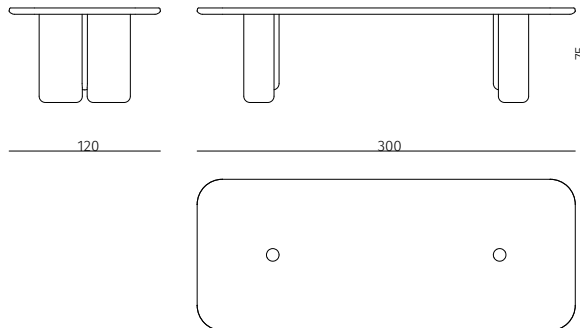

TAMI

Table
Design / Luca Erba
Made in France

table
dimensions : 280 x 120 x h 75 cm

Materials	Finishes
oak	choice of tints
brushed oak	choice of tints

table
dimensions : 300 x 120 x h 75 cm

Materials	Finishes
oak	choice of tints
brushed oak	choice of tints

table

dimensions : 320 x 120 x h 75 cm

Materials	Finishes
oak	choice of tints
brushed oak	choice of tints

COLLECTION
PARTICULIERE
{objets de nécessité}

COLLECTION PARTICULIERE
contact@collection-particuliere.fr / www.collection-particuliere.fr