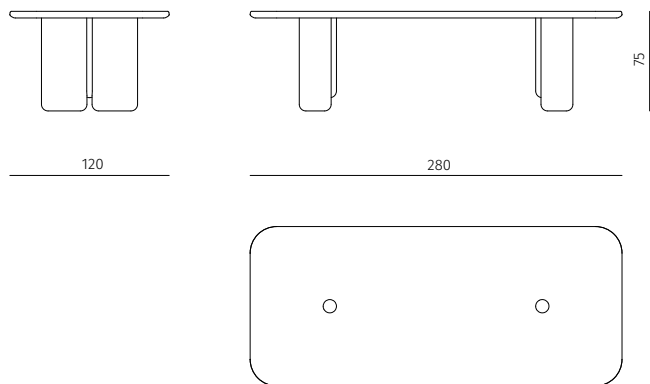

TAMI

Table

Design / Luca Erba
Made in France

dimensions : 280 x 120 x h.75 cm

Materials

brushed oak

Finishes

choice of brushed oak tints