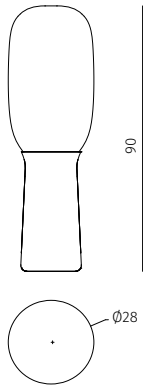

Design / Dan Yeffet

Made in France

floor lamp

dimensions : Ø 28 x h 90 cm

LED source (G9)

Materials	Finishes
marble / hand-blown glass	white carrara / clear / sandblasted glass diffuser
travertine / hand-blown glass	beige roman unfilled / clear / sandblasted glass diffuser
marble / hand-blown glass	black marquina / smokey grey / sandblasted glass diffuser
marble / hand-blown glass	grey saint-laurent / bronze / sandblasted glass diffuser
travertine / hand-blown glass	silver unfilled / smokey grey / sandblasted glass diffuser
marble / hand-blown glass	black & gold / bronze / sandblasted glass diffuser
marble / hand-blown glass	calacatta viola / clear / sandblasted glass diffuser
marble / hand-blown glass	grand antique d'aubert / smokey grey / sandblasted glass diffuser