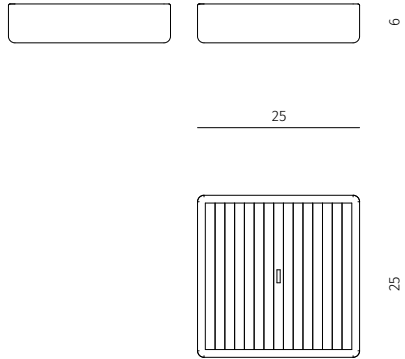

### tidy (small)

dimensions : 25 x 25 x h 6 cm

Materials	Finishes
marble / marble insert	white carrara / brown emperador oscuro
travertine / walnut insert	beige roman unfilled / choice of walnut tints

### tidy (medium)

dimensions : 50 x 18 x h 6 cm

Materials	Finishes
marble / marble insert	black marquina / black marquina
travertine / walnut insert	beige roman unfilled / choice of walnut tints

Non-contractual lead time of 8 weeks.

### tidy (wide)

dimensions : 38 x 25 x h 6 cm

Materials	Finishes
travertine / travertine insert	beige roman unfilled / beige roman unfilled
travertine / walnut insert	beige roman unfilled / choice of walnut tints