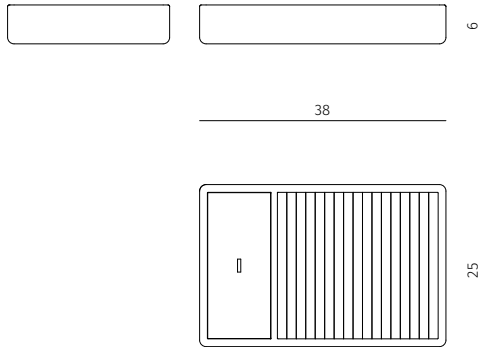

WATERFALL

Tidy

Design / Dan Yeffet
Made in France / Italy

tidy (wide)

dimensions : 38 x 25 x h 6 cm

Materials	Finishes
travertine / travertine insert	beige roman unfilled / beige roman unfilled
travertine / walnut insert	beige roman unfilled / choice of walnut tints

Non-contractual lead time of 8 weeks.

COLLECTION
PARTICULIERE

{objets de nécessité}

COLLECTION PARTICULIERE

contact@collection-particuliere.fr / www.collection-particuliere.fr