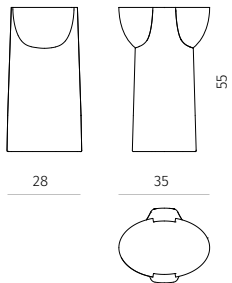

## side table (small)

dimensions : 35 x 28 x h 42 cm

Materials	Finishes
oak / bronze	choice of oak tints / polished
oak / bronze	choice of oak tints / brushed
oak / bronze	choice of oak tints / black patinated
brushed oak / bronze	choice of brushed oak tints / polished
brushed oak / bronze	choice of brushed oak tints / brushed
brushed oak / bronze	choice of brushed oak tints / black patinated

## side table (tall)

dimensions : 35 x 28 x h 55 cm

Materials	Finishes
oak / bronze	choice of oak tints / polished
oak / bronze	choice of oak tints / brushed
oak / bronze	choice of oak tints / black patinated
brushed oak / bronze	choice of brushed oak tints / polished
brushed oak / bronze	choice of brushed oak tints / brushed
brushed oak / bronze	choice of brushed oak tints / black patinated

## coffee table (medium)

dimensions : 91,5 x 70,5 x h 49 cm

Materials	Finishes
brushed oak / lacquered	choice of oak tints / range of RAL lacquers
brushed oak / travertine	choice of oak tints / beige roman unfilled
brushed oak / marble	choice of brushed oak tints / calacatta viola
brushed oak / marble	choice of brushed oak tints / black & gold

## coffee table (large)

dimensions : 160 x 106 x h 35,5 cm

Materials	Finishes
brushed oak / lacquered	choice of oak tints / range of RAL lacquers
brushed oak / travertine	choice of oak tints / beige roman unfilled
brushed oak / marble	choice of brushed oak tints / calacatta viola
brushed oak / marble	choice of brushed oak tints / black & gold