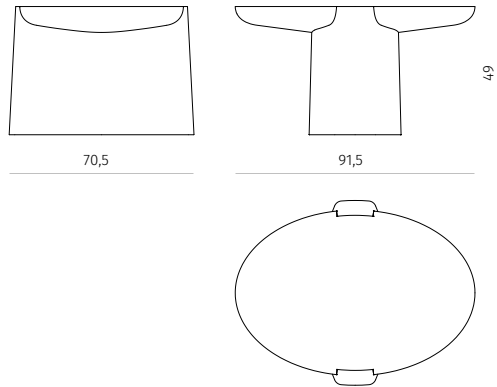

## side table (small)

dimensions : 35 x 28 x h 42 cm

Materials	Finishes
oak / bronze	choice of oak tints / polished
oak / bronze	choice of oak tints / brushed
oak / bronze	choice of oak tints / black patinated
brushed oak / bronze	choice of brushed oak tints / polished
brushed oak / bronze	choice of brushed oak tints / brushed
brushed oak / bronze	choice of brushed oak tints / black patinated

## side table (tall)

dimensions : 35 x 28 x h 55 cm

Materials	Finishes
oak / bronze	choice of oak tints / polished
oak / bronze	choice of oak tints / brushed
oak / bronze	choice of oak tints / black patinated
brushed oak / bronze	choice of brushed oak tints / polished
brushed oak / bronze	choice of brushed oak tints / brushed
brushed oak / bronze	choice of brushed oak tints / black patinated

## coffee table (medium)

dimensions : 91,5 x 70,5 x h 49 cm

Materials	Finishes
brushed oak / lacquered	choice of oak tints / range of RAL lacquers
brushed oak / travertine	choice of oak tints / beige roman unfilled
brushed oak / marble	choice of brushed oak tints / calacatta viola
brushed oak / marble	choice of brushed oak tints / black & gold

## coffee table (large)

dimensions : 160 x 106 x h 35,5 cm

Materials	Finishes
brushed oak / lacquered	choice of oak tints / range of RAL lacquers
brushed oak / travertine	choice of oak tints / beige roman unfilled
brushed oak / marble	choice of brushed oak tints / calacatta viola
brushed oak / marble	choice of brushed oak tints / black & gold