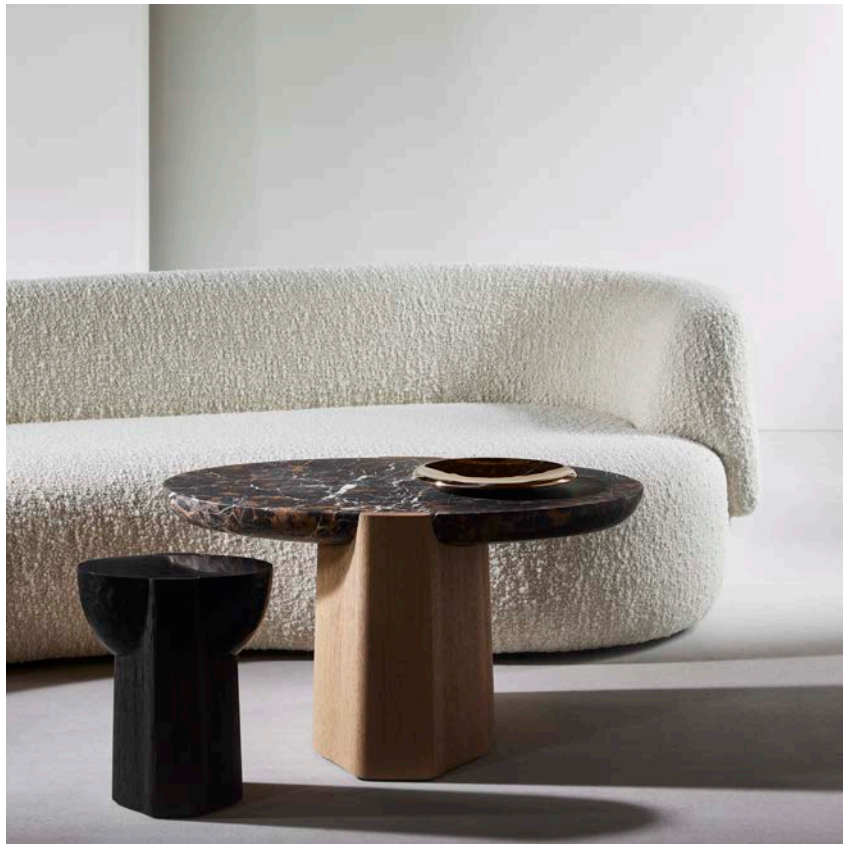

AKRA

Collection
Design / Dan Yeffet
Made in France

COLLECTION
PARTICULIERE
{objets de nécessité}

COLLECTION PARTICULIERE
contact@collection-particuliere.fr / www.collection-particuliere.fr