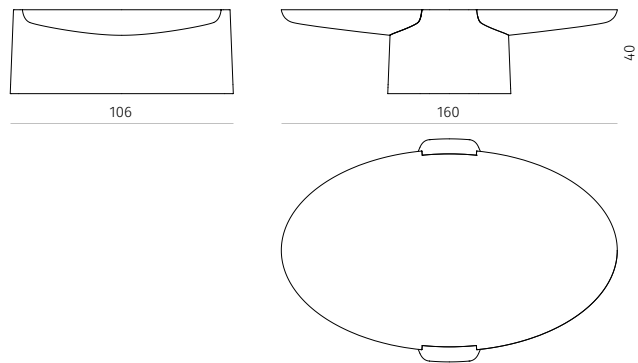

## side table (small)

dimensions : 35 x 28 x h 42 cm

Materials	Finishes
oak / bronze	choice of oak tints / polished
oak / bronze	choice of oak tints / brushed
oak / bronze	choice of oak tints / black patinated
brushed oak / bronze	choice of brushed oak tints / polished
brushed oak / bronze	choice of brushed oak tints / brushed
brushed oak / bronze	choice of brushed oak tints / black patinated

## side table (tall)

dimensions : 35 x 28 x h 55 cm

Materials	Finishes
oak / bronze	choice of oak tints / polished
oak / bronze	choice of oak tints / brushed
oak / bronze	choice of oak tints / black patinated
brushed oak / bronze	choice of brushed oak tints / polished
brushed oak / bronze	choice of brushed oak tints / brushed
brushed oak / bronze	choice of brushed oak tints / black patinated

## coffee table (medium)

dimensions : 91,5 x 70,5 x h 49 cm

Materials	Finishes
brushed oak / lacquered	choice of oak tints / range of RAL lacquers
brushed oak / travertine	choice of oak tints / beige roman unfilled
brushed oak / marble	choice of brushed oak tints / calacatta viola
brushed oak / marble	choice of brushed oak tints / black & gold

## coffee table (large)

dimensions : 160 x 106 x h 35,5 cm

Materials	Finishes
brushed oak / lacquered	choice of oak tints / range of RAL lacquers
brushed oak / travertine	choice of oak tints / beige roman unfilled
brushed oak / marble	choice of brushed oak tints / calacatta viola
brushed oak / marble	choice of brushed oak tints / black & gold