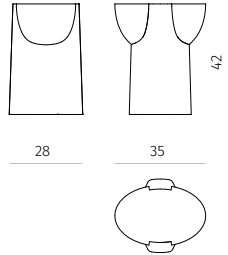

## side table (small)

dimensions : 35 x 28 x h 42 cm

Materials	Finishes
oak / bronze	choice of oak tints / polished
oak / bronze	choice of oak tints / brushed
oak / bronze	choice of oak tints / black patinated
brushed oak / bronze	choice of brushed oak tints / polished
brushed oak / bronze	choice of brushed oak tints / brushed
brushed oak / bronze	choice of brushed oak tints / black patinated

## side table (tall)

dimensions : 35 x 28 x h 55 cm

Materials	Finishes
oak / bronze	choice of oak tints / polished
oak / bronze	choice of oak tints / brushed
oak / bronze	choice of oak tints / black patinated
brushed oak / bronze	choice of brushed oak tints / polished
brushed oak / bronze	choice of brushed oak tints / brushed
brushed oak / bronze	choice of brushed oak tints / black patinated

## coffee table (medium)

dimensions : 91,5 x 70,5 x h 49 cm

Materials	Finishes
brushed oak / lacquered	choice of oak tints / range of RAL lacquers
brushed oak / travertine	choice of oak tints / beige roman unfilled
brushed oak / marble	choice of brushed oak tints / calacatta viola
brushed oak / marble	choice of brushed oak tints / black & gold

## coffee table (large)

dimensions : 160 x 106 x h 35,5 cm

Materials	Finishes
brushed oak / lacquered	choice of oak tints / range of RAL lacquers
brushed oak / travertine	choice of oak tints / beige roman unfilled
brushed oak / marble	choice of brushed oak tints / calacatta viola
brushed oak / marble	choice of brushed oak tints / black & gold