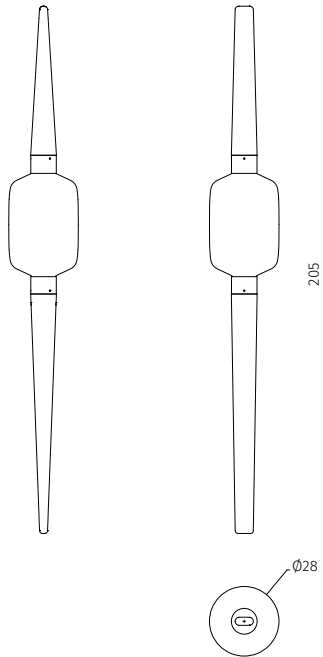

# B/LIGHT

Floor lamp

Design / Dan Yeffet

Made in France

dimensions : Ø 28 x h 205 cm  
LED source

## Materials

oak / brass / hand-blown glass