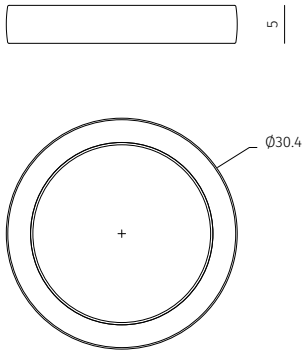

bowl
dimensions : Ø 16 x h 10 cm

Materials	Finishes
travertine	beige roman unfilled
marble	rosso levanto
marble	fior di pesco
marble	calacatta monet
marble	calacatta viola

tray (small)
dimensions : Ø 20,6 x h 7 cm

Non-contractual lead time of 12 weeks.

BOL

Collection

Design / Mathieu Delacroix

Made in Portugal

tray (wide)

dimensions : Ø 30,4 x h 5 cm

Materials	Finishes
travertine	EBLJHURPDQKQOOHG
marble	rosso levanto
marble	RUGLSHWFR
marble	calacatta monet
marble	calacatta viola