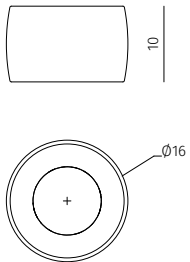

bowl
dimensions : Ø 16 x h 10 cm

Materials	Finishes
travertine	beige roman unfilled
marble	rosso levanto
marble	fior di pesco
marble	calacatta monet
marble	calacatta viola

tray (small)
dimensions : Ø 20,6 x h 7 cm

Non-contractual lead time of 12 weeks.

BOL

Collection

Design / Mathieu Delacroix

Made in Portugal

tray (wide)

dimensions : Ø 30,4 x h 5 cm

Materials	Finishes
travertine	EBLJHURPDQKQOOHG
marble	rosso levanto
marble	RUGLSHWFR
marble	calacatta monet
marble	calacatta viola