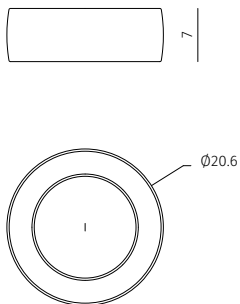

bowl
dimensions : Ø 16 x h 10 cm

Materials	Finishes
travertine	beige roman unfilled
marble	rosso levanto
marble	fior di pesco
marble	calacatta monet
marble	calacatta viola

tray (small)
dimensions : Ø 20,6 x h 7 cm

Non-contractual lead time of 12 weeks.

BOL

Collection

Design / Mathieu Delacroix

Made in Portugal

tray (wide)

dimensions : Ø 30,4 x h 5 cm

Materials	Finishes
travertine	EBLJHURPDQKQOOHG
marble	rosso levanto
marble	RUGLSHWFR
marble	calacatta monet
marble	calacatta viola