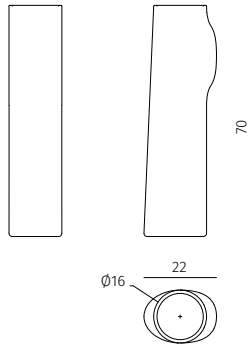

**vase (medium)**  
dimensions : Ø 16 x 19 x h 50 cm  
(brass insert : Ø 11,5 x h 30 cm)

Materials	Finishes
marble / brass	white carrara / brushed brass
marble / brass	fior di pesco / brushed brass
marble / brass	black marquina / brushed brass
travertine/ brass	beige roman unfilled / brushed brass
marble / brass	black & Gold / brushed brass
marble / brass	grey saint-laurent / brushed brass
marble / brass	calacatta viola / brushed brass
marble / brass	grand antique d'aubert / brushed brass
bronze	polished
bronze	black patinated

### vase (large)

dimensions : Ø 16 x 22 x h 70 cm  
(brass insert : Ø 11,5 x h 40 cm)

Materials	Finishes
marble / brass	white carrara / brushed brass
marble / brass	fior di pesco / brushed brass
marble / brass	black marquina / brushed brass
travertine/ brass	beige roman unfilled / brushed brass
marble / brass	black & Gold / brushed brass
marble / brass	grey saint-laurent / brushed brass
marble / brass	calacatta viola / brushed brass
marble / brass	grand antique d'aubert / brushed brass
bronze	polished
bronze	black patinated

### insert (small)

dimensions : Ø 11 x h 20 cm

### insert (tall)

dimensions : Ø 11 x h 40 cm