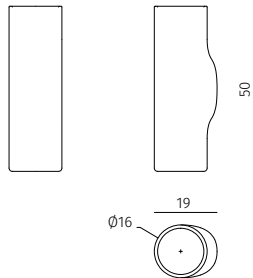

## Vases

Design / Christophe Delcourt  
Made in France / Italy

**vase (small)**  
dimensions : Ø 16 x 19 x h 35 cm  
(brass insert : Ø 11,5 x h 20 cm)

Materials	Finishes
marble / brass	white carrara / brushed brass
marble / brass	fior di pesco / brushed brass
marble / brass	black marquina / brushed brass
travertine/ brass	beige roman unfilled / brushed brass
marble / brass	black & Gold / brushed brass
marble / brass	grey saint-laurent / brushed brass
marble / brass	calacatta viola / brushed brass
marble / brass	grand antique d'aubert / brushed brass
bronze	polished
bronze	black patinated

**vase (medium)**  
dimensions : Ø 16 x 19 x h 50 cm  
(brass insert : Ø 11,5 x h 30 cm)

Materials	Finishes
marble / brass	white carrara / brushed brass
marble / brass	fior di pesco / brushed brass
marble / brass	black marquina / brushed brass
travertine/ brass	beige roman unfilled / brushed brass
marble / brass	black & Gold / brushed brass
marble / brass	grey saint-laurent / brushed brass
marble / brass	calacatta viola / brushed brass
marble / brass	grand antique d'aubert / brushed brass
bronze	polished
bronze	black patinated

### insert (small)

dimensions : Ø 11 x h 20 cm

### insert (tall)

dimensions : Ø 11 x h 40 cm