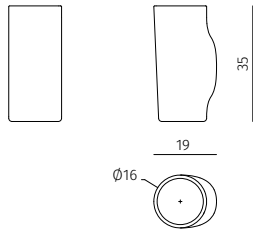

## Vases

Design / Christophe Delcourt  
Made in France / Italy

**vase (small)**  
dimensions : Ø 16 x 19 x h 35 cm  
(brass insert : Ø 11,5 x h 20 cm)

Materials	Finishes
marble / brass	white carrara / brushed brass
marble / brass	fior di pesco / brushed brass
marble / brass	black marquina / brushed brass
travertine/ brass	beige roman unfilled / brushed brass
marble / brass	black & Gold / brushed brass
marble / brass	grey saint-laurent / brushed brass
marble / brass	calacatta viola / brushed brass
marble / brass	grand antique d'aubert / brushed brass
bronze	polished
bronze	black patinated

### insert (small)

dimensions : Ø 11 x h 20 cm

### insert (medium)

dimensions : Ø 11 x h 30 cm

### insert (tall)

dimensions : Ø 11 x h 40 cm