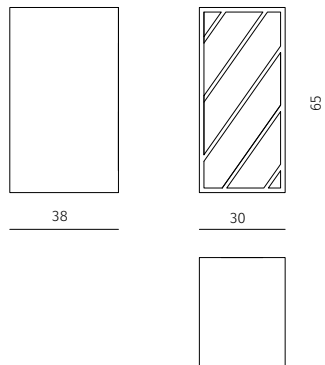

BRICK

Collection

Design / Grégoire de Laforest

Made in Portugal

brick I (side table)

dimensions : 26 x 19 x h 42 cm

Materials	Finishes
travertine	beige roman unfilled
marble	white carrara
marble	green guatemala
marble	black marquina
marble	white calacatta
marble	grey Saint-Laurent

brick II (side table)

dimensions : 26 x 19 x h 42 cm

Materials	Finishes
travertine	beige roman unfilled
marble	white carrara
marble	green guatemala
marble	black marquina
marble	white calacatta
marble	grey Saint-Laurent

Made in Portugal

brick III (side table)

dimensions : 26 x 19 x h 42 cm

Materials	Finishes
travertine	beige roman unfilled
marble	white carrara
marble	green guatemala
marble	black marquina
marble	white calacatta
marble	grey Saint-Laurent

brick IV (side table)

dimensions : 38 x 30 x h 65 cm

Materials	Finishes
travertine	beige roman unfilled
marble	white carrara
marble	green guatemala
marble	black marquina
marble	white calacatta
marble	grey Saint-Laurent