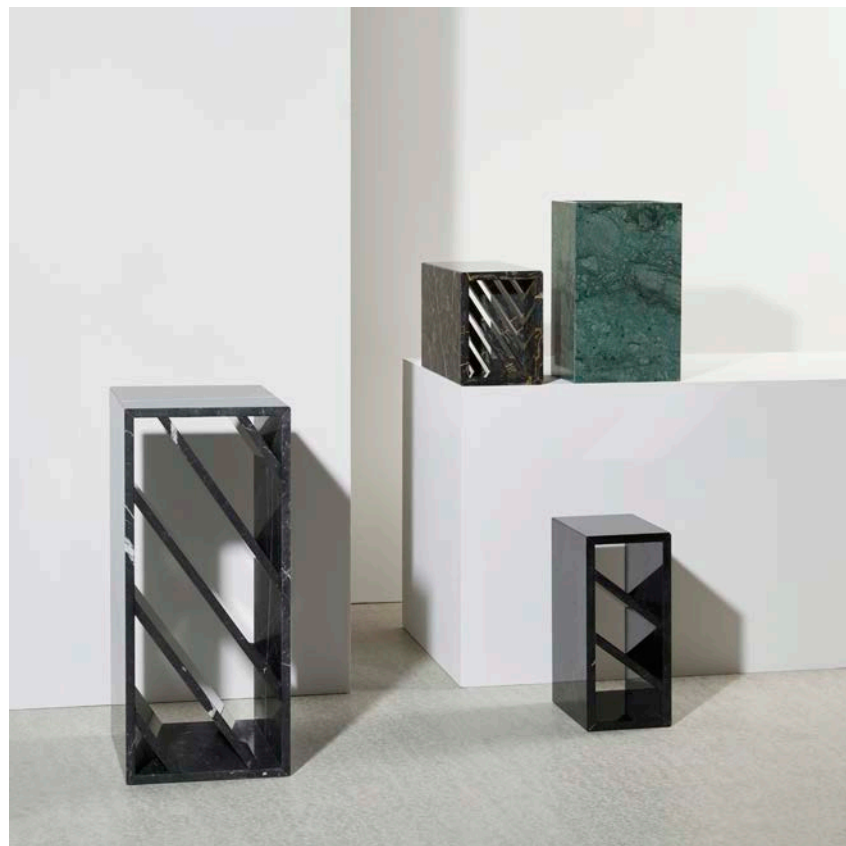

BRICK

Collection

Design / Grégoire de Laforest

Made in Portugal

COLLECTION
PARTICULIERE

{objets de nécessité}

COLLECTION PARTICULIERE

contact@collection-particuliere.fr / www.collection-particuliere.fr