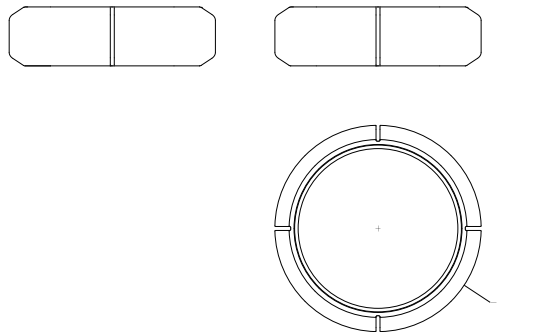

Collection
~~ERZOPHIGKPL~~
 Made in France

bowl (small)
 dimensions : Ø 26,6 x h 20 cm

Materials	Finishes
chestnut / brass	C.886.005 / brushed

~~ERZOPHIGKPL~~
 dimensions : Ø 35 x h 10 cm

Materials	Finishes
chestnut / brass	C.886.005 / brushed