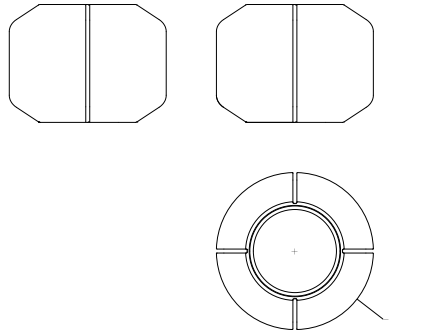

Collection
~~ERZOPHIGKPL~~
 Made in France

bowl (small)
 dimensions : Ø 26,6 x h 20 cm

Materials	Finishes
chestnut / brass	C.886.005 / brushed

~~ERZOPHIGKPL~~
 dimensions : Ø 35 x h 10 cm

Materials	Finishes
chestnut / brass	C.886.005 / brushed