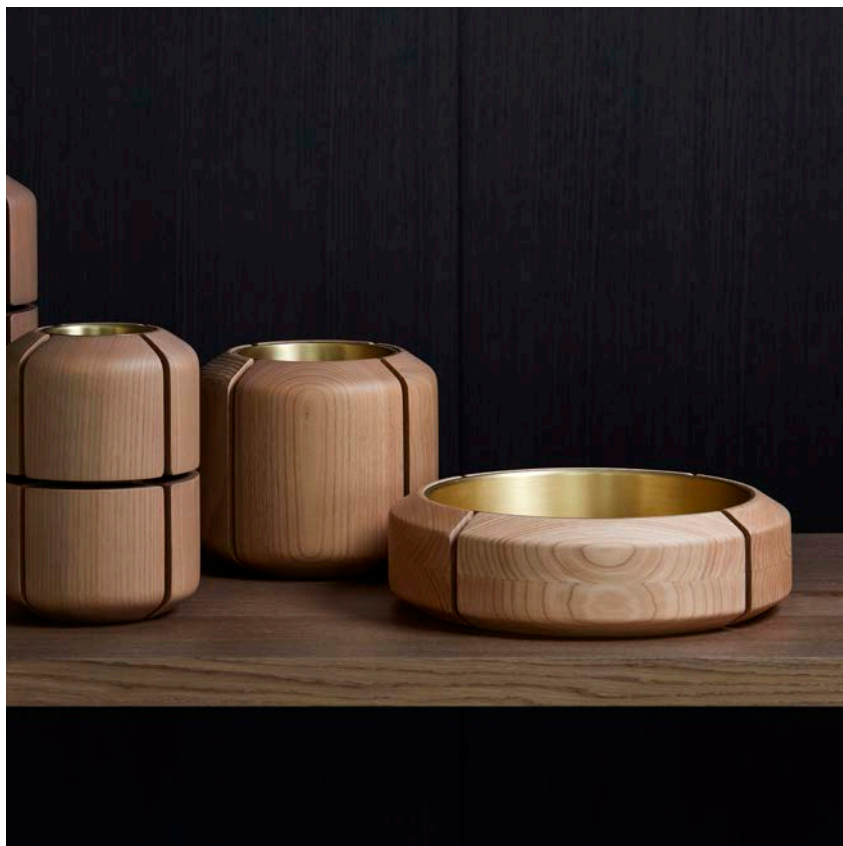

COMPOSITION

Collection
Design / Dan Yeffet
Made in France

COLLECTION
PARTICULIERE
{objets de nécessité}

COLLECTION PARTICULIERE
contact@collection-particuliere.fr / www.collection-particuliere.fr