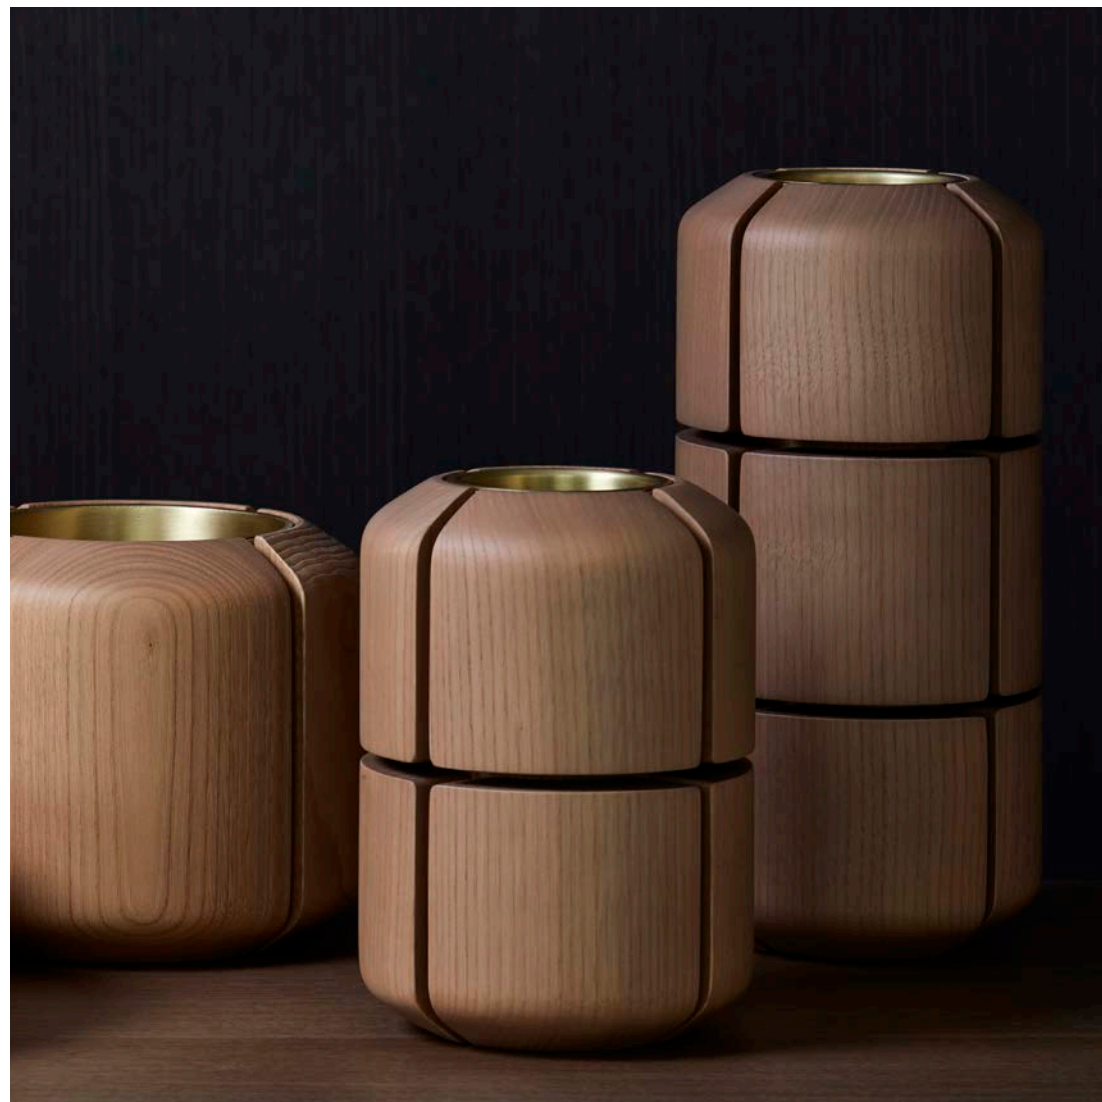

COMPOSITION

Collection
Design / Dan Yeffet
Made in France

COLLECTION
PARTICULIERE
{objets de nécessité}

COLLECTION PARTICULIERE
contact@collection-particuliere.fr / www.collection-particuliere.fr