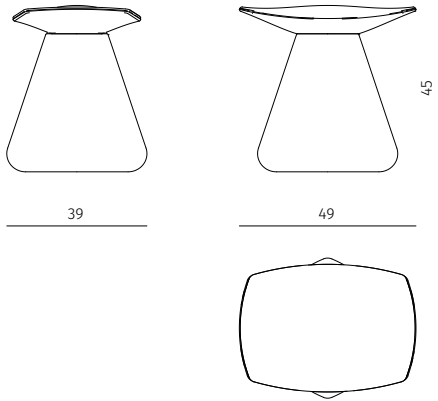

## Stool

Design / Christophe Delcourt  
Made in France

**stool**  
dimensions : 49 x 39 x h 45 cm  
seat height 42,5 cm

Materials	Finishes
ceramic	enamelled ceramic range
ceramic / leather	enamelled ceramic range / leather range
Enders fabric	Enders range
leather	leather range