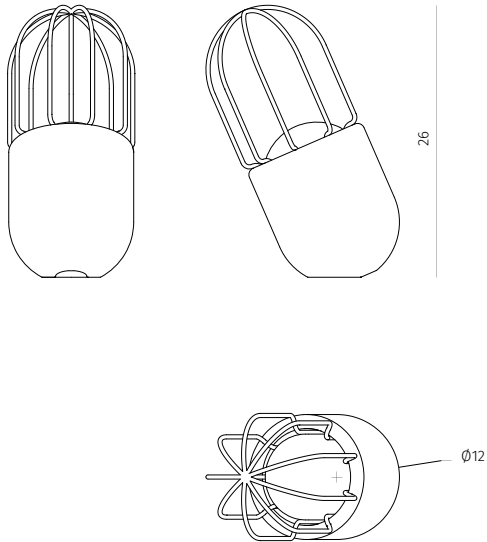

D/LIGHT

Table lamp

Design / Dan Yeffet

Made in France

dimensions : Ø 12 x h 26 cm
LED source (G9)

Materials

marble / brass / hand-blown glass

Finishes