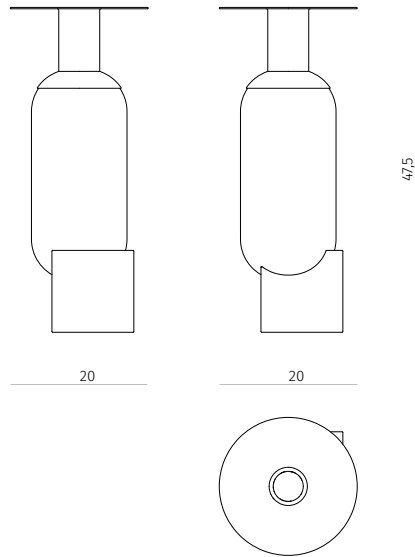

ELEMENTS

Vase

Design / Dan Yeffet
Made in Portugal

dimensions : 20 x 20 x h 47,5 cm

Materials

marble / glass / brass

Finishes

black marquina / black smoked / polished