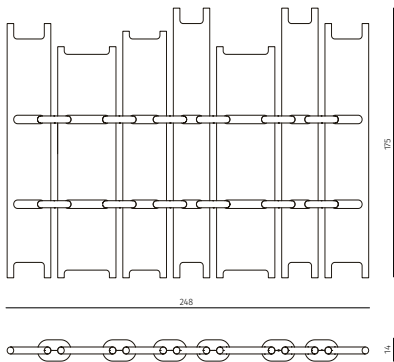

EUS

Screen

Design / Christophe Delcourt

screen (4 parts)

dimensions : 140 x 14 x h175 cm

Materials	Finishes
brushed spruce	choice of brushed spruce tints
brushed oak	choice of brushed oak tints

screen (7 parts)

dimensions : 248 x 14 x h175 cm

Materials	Finishes
brushed spruce	choice of brushed spruce tints

COLLECTION
PARTICULIERE
{mobilier singulier}

COLLECTION PARTICULIERE

47 rue de Babylone 75007 PARIS / +33 (0)1 42 71 34 84
contact@objetsmobilier.com / www.collection-particuliere.fr