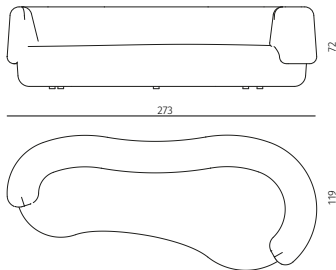

FAO

Collection

Design / Christophe Delcourt

sofa

dimensions : 273 x 119 x h72 cm / COM: 11 ml
 seat height 42 cm / seat depth 58 - 88 cm

Materials	Finishes
without fabric	DC Textiles range
fabric	Edson range
fabric	Enders range
fabric	Ellis range

double sofa (with 4 cushions)

dimensions : 360 x 126 x h72 cm / COM: 23,2 ml
 seat height 42 cm / seat depth 58 - 84 cm

Materials	Finishes
without fabric	DC Textiles range
fabric	Edson range
fabric	Enders range
fabric	Ellis range

FAO

Collection

Design / Christophe Delcourt

panoramic sofa (with 4 cushions)

dimensions : 417 x 207 x h72 cm / COM: 30,2 ml
seat height 42 cm / seat depth 58 - 84 cm

Materials	Finishes
without fabric	DC Textiles range
fabric	Edson range
fabric	Enders range
fabric	Ellis range