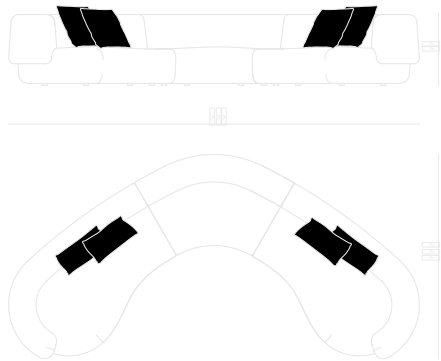

FAO

Collection

Design / Christophe Delcourt

sofa

dimensions : 273 x 119 x h72 cm / COM: 11 ml
 seat height 42 cm / seat depth 58 - 88 cm

Materials	Finishes
without fabric	DC Textiles range
fabric	Edson range
fabric	Enders range
fabric	Ellis range

double sofa (with 4 cushions)

dimensions : 360 x 126 x h72 cm / COM: 23,2 ml
 seat height 42 cm / seat depth 58 - 84 cm

Materials	Finishes
without fabric	DC Textiles range
fabric	Edson range
fabric	Enders range
fabric	Ellis range

FAO

Collection

Design / Christophe Delcourt

panoramic sofa (with 4 cushions)

dimensions : 417 x 207 x h72 cm / COM: 30,2 ml
seat height 42 cm / seat depth 58 - 84 cm

Materials	Finishes
without fabric	DC Textiles range
fabric	Edson range
fabric	Enders range
fabric	Ellis range