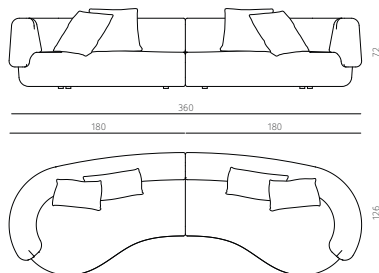

FAO

Collection

Design / Christophe Delcourt

sofa

dimensions : 273 x 119 x h72 cm / COM: 11 ml
 seat height 42 cm / seat depth 58 - 88 cm

Materials	Finishes
without fabric	DC Textiles range
fabric	Edson range
fabric	Enders range
fabric	Ellis range

double sofa (with 4 cushions)

dimensions : 360 x 126 x h72 cm / COM: 23,2 ml
 seat height 42 cm / seat depth 58 - 84 cm

Materials	Finishes
without fabric	DC Textiles range
fabric	Edson range
fabric	Enders range
fabric	Ellis range

FAO

Collection

Design / Christophe Delcourt

panoramic sofa (with 4 cushions)

dimensions : 417 x 207 x h72 cm / COM: 30,2 ml
seat height 42 cm / seat depth 58 - 84 cm

Materials	Finishes
without fabric	DC Textiles range
fabric	Edson range
fabric	Enders range
fabric	Ellis range