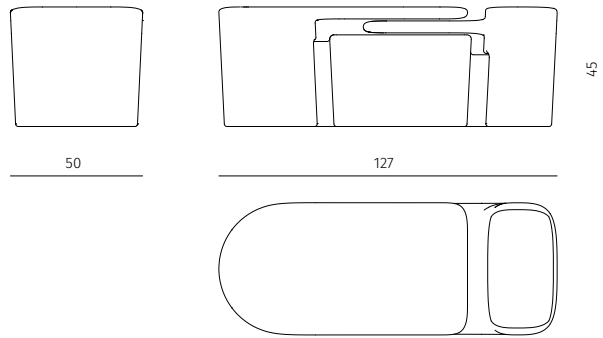

FORMATION

Low Tables

Design / Dan Yef et
Made in France / Portugal

dimensions : Part A (93,5 x 49,8 x h 45 cm) / Part B (73 x 49,8 x h 45 cm) /
Ottoman (78 x 48,9 x h 34,5 cm)

Materials

Part A : travertin

Part B : travertin