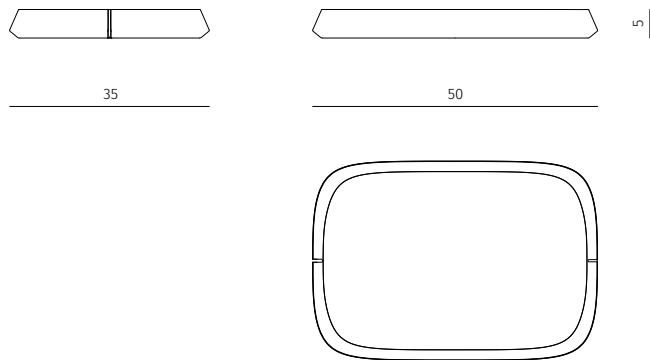

GAME ON

Tray

Design / Flavien Delbergue
Made in France

dimensions : 50 x 35 cm

Materials

brushed spruce / leather

Finishes

choice of spruce tints / leather range