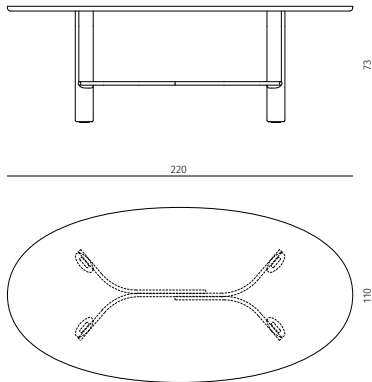

## Table

Design / Christophe Delcourt

**lounge table**  
dimensions : Ø110 x h 65 cm

Materials	Finishes
elm / hammered iron	choice of elm tints / blackened
brushed oak / hammered iron	choice of brushed oak tints / blackened
walnut / hammered iron	choice of walnut tints / blackened

**lounge table**  
dimensions : Ø150 x h 65 cm

Materials	Finishes
elm / hammered iron	choice of elm tints / blackened
brushed oak / hammered iron	choice of brushed oak tints / blackened
walnut / hammered iron	choice of walnut tints / blackened

## Table

Design / Christophe Delcourt

**table**  
dimensions : Ø150 x h 75 cm

Materials	Finishes
elm / hammered iron	choice of elm tints / blackened
brushed oak / hammered iron	choice of brushed oak tints / blackened
walnut / hammered iron	choice of walnut tints / blackened

**table**  
dimensions : 220 x 110 x h 73 cm

Materials	Finishes
brushed oak legs / hammered iron	choice of brushed oak tints / blackened
brushed oak legs / Ceppo di Alba top / hammered iron	choice of brushed oak tints / blackened
brushed oak legs / Ceppo di Gré top / hammered iron	choice of brushed oak tints / blackened