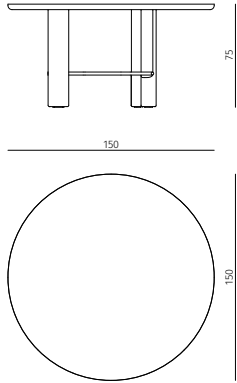

## Table

Design / Christophe Delcourt

**lounge table**  
dimensions : Ø110 x h 65 cm

Materials	Finishes
elm / hammered iron	choice of elm tints / blackened
brushed oak / hammered iron	choice of brushed oak tints / blackened
walnut / hammered iron	choice of walnut tints / blackened

**lounge table**  
dimensions : Ø150 x h 65 cm

Materials	Finishes
elm / hammered iron	choice of elm tints / blackened
brushed oak / hammered iron	choice of brushed oak tints / blackened
walnut / hammered iron	choice of walnut tints / blackened

## Table

Design / Christophe Delcourt

**table**  
dimensions : Ø150 x h 75 cm

Materials	Finishes
elm / hammered iron	choice of elm tints / blackened
brushed oak / hammered iron	choice of brushed oak tints / blackened
walnut / hammered iron	choice of walnut tints / blackened

**table**  
dimensions : 220 x 110 x h 73 cm

Materials	Finishes
brushed oak legs / hammered iron	choice of brushed oak tints / blackened
brushed oak legs / Ceppo di Alba top / hammered iron	choice of brushed oak tints / blackened
brushed oak legs / Ceppo di Gré top / hammered iron	choice of brushed oak tints / blackened