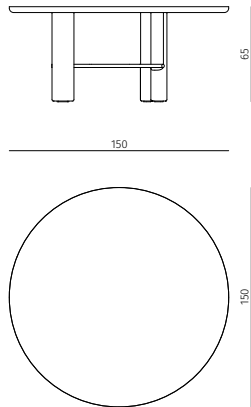

## Table

Design / Christophe Delcourt

**lounge table**  
dimensions : Ø110 x h 65 cm

Materials	Finishes
elm / hammered iron	choice of elm tints / blackened
brushed oak / hammered iron	choice of brushed oak tints / blackened
walnut / hammered iron	choice of walnut tints / blackened

**lounge table**  
dimensions : Ø150 x h 65 cm

Materials	Finishes
elm / hammered iron	choice of elm tints / blackened
brushed oak / hammered iron	choice of brushed oak tints / blackened
walnut / hammered iron	choice of walnut tints / blackened

## Table

Design / Christophe Delcourt

**table**  
dimensions : Ø150 x h 75 cm

Materials	Finishes
elm / hammered iron	choice of elm tints / blackened
brushed oak / hammered iron	choice of brushed oak tints / blackened
walnut / hammered iron	choice of walnut tints / blackened

**table**  
dimensions : 220 x 110 x h 73 cm

Materials	Finishes
brushed oak legs / hammered iron	choice of brushed oak tints / blackened
brushed oak legs / Ceppo di Alba top / hammered iron	choice of brushed oak tints / blackened
brushed oak legs / Ceppo di Gré top / hammered iron	choice of brushed oak tints / blackened