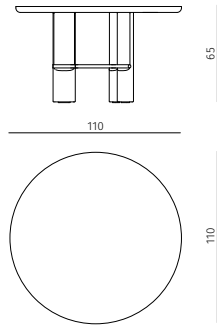

## Table

Design / Christophe Delcourt

**lounge table**  
dimensions : Ø110 x h 65 cm

Materials	Finishes
elm / hammered iron	choice of elm tints / blackened
brushed oak / hammered iron	choice of brushed oak tints / blackened
walnut / hammered iron	choice of walnut tints / blackened

**lounge table**  
dimensions : Ø150 x h 65 cm

Materials	Finishes
elm / hammered iron	choice of elm tints / blackened
brushed oak / hammered iron	choice of brushed oak tints / blackened
walnut / hammered iron	choice of walnut tints / blackened

## Table

Design / Christophe Delcourt

**table**  
dimensions : Ø150 x h 75 cm

Materials	Finishes
elm / hammered iron	choice of elm tints / blackened
brushed oak / hammered iron	choice of brushed oak tints / blackened
walnut / hammered iron	choice of walnut tints / blackened

**table**  
dimensions : 220 x 110 x h 73 cm

Materials	Finishes
brushed oak legs / hammered iron	choice of brushed oak tints / blackened
brushed oak legs / Ceppo di Alba top / hammered iron	choice of brushed oak tints / blackened
brushed oak legs / Ceppo di Gré top / hammered iron	choice of brushed oak tints / blackened