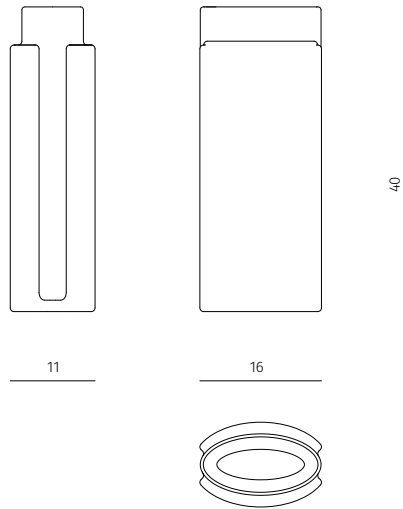

KAN

Vase

Design / Christophe Delcourt
Made in Portugal

dimensions : 11 x 16 x h 40 cm

Materials

marble

marble

marble