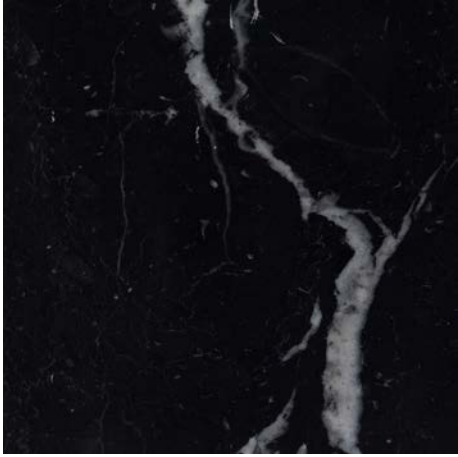

MARBLE

As stone is a natural material, variations in tint may occur

Marquina