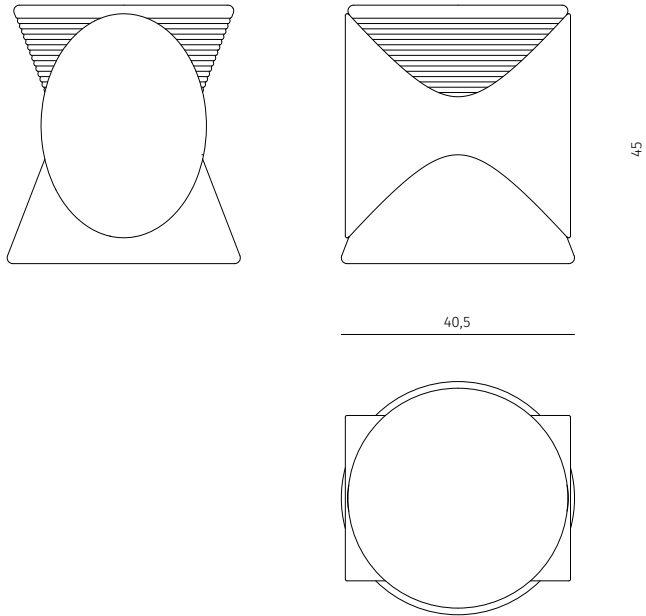

KNOT

Side Table

Design / Dan Yeffet

Made in France

dimensions : Ø 40,5 x h.45 cm

Materials

walnut / bronze

Finishes