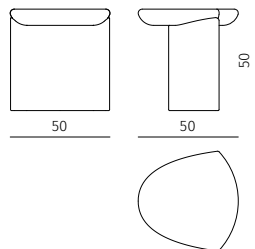

side table

dimensions : 50 x 50 x h 50 cm

Materials	Finishes
oak	choice of tints
brushed oak	choice of tints
brushed smoked oak	CH.762.005.B
walnut	choice of tints
brushed oak legs / travertine top	choice of tints / beige roman unfilled
brushed oak legs / marble top	choice of tints / grey saint-laurent
brushed oak legs / marble top	choice of tints / black & gold
marble	ceppo di sicilia

low table

dimensions : 180 x 90 x h 35 cm

Materials	Finishes
oak	choice of tints
brushed oak	choice of tints
brushed smoked oak	CH.762.005.B
walnut	choice of tints
brushed oak legs / travertine top	choice of tints / beige roman unfilled
brushed oak legs / marble top	choice of tints / grey saint-laurent
brushed oak legs / marble top	choice of tints / black & gold