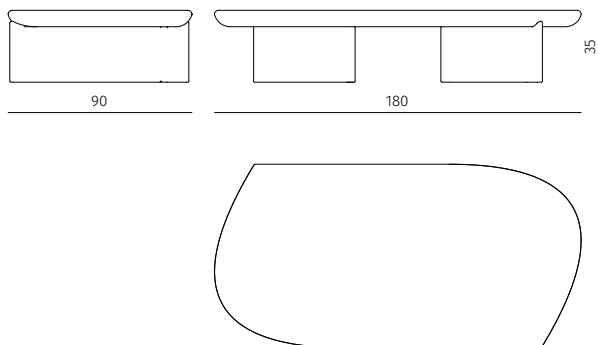

side table

dimensions : 50 x 50 x h 50 cm

Materials	Finishes
oak	choice of tints
brushed oak	choice of tints
brushed smoked oak	CH.762.005.B
walnut	choice of tints
brushed oak legs / travertine top	choice of tints / beige roman unfilled
brushed oak legs / marble top	choice of tints / grey saint-laurent
brushed oak legs / marble top	choice of tints / black & gold
marble	ceppo di sicilia

low table

dimensions : 180 x 90 x h 35 cm

Materials	Finishes
oak	choice of tints
brushed oak	choice of tints
brushed smoked oak	CH.762.005.B
walnut	choice of tints
brushed oak legs / travertine top	choice of tints / beige roman unfilled
brushed oak legs / marble top	choice of tints / grey saint-laurent
brushed oak legs / marble top	choice of tints / black & gold