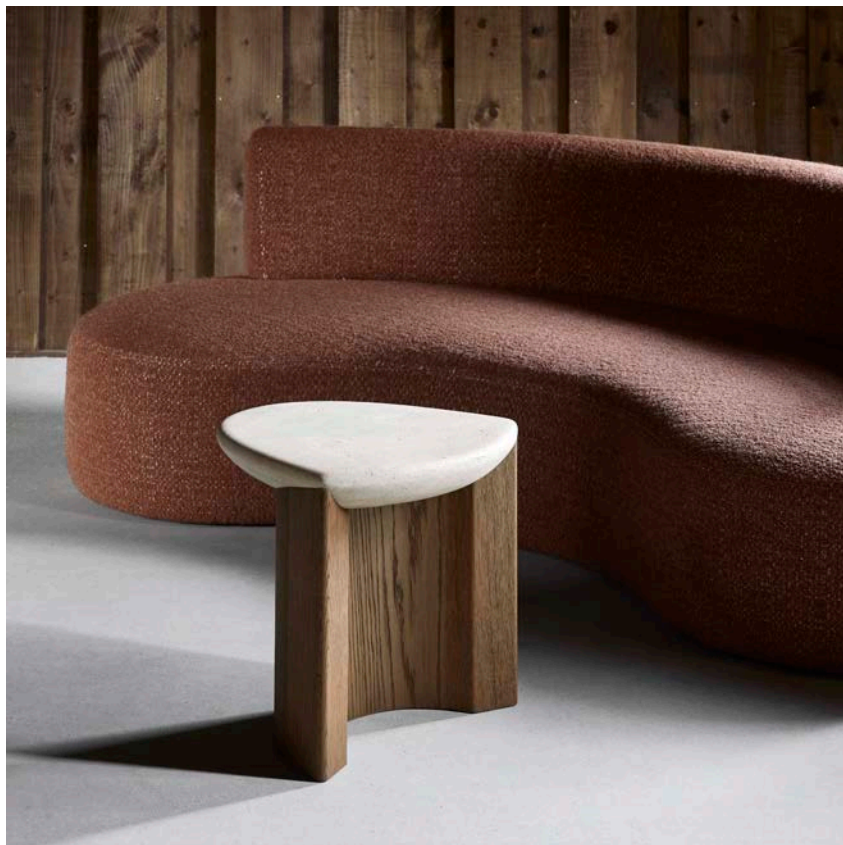

LADY R

Collection
Design / Luca Erba
Made in France

COLLECTION
PARTICULIERE
{objets de nécessité}

COLLECTION PARTICULIERE
contact@collection-particuliere.fr / www.collection-particuliere.fr