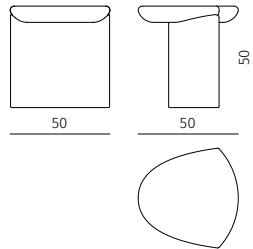

side table
dimensions : 50 x 50 x h 50 cm

Materials	Finishes
oak	choice of oak tints
brushed oak	choice of oak tints
brushed oak / travertine	choice of oak tints / beige roman unf lled
brushed oak / marble	choice of brushed oak tints / grey saint-laurent
brushed oak / marble	choice of brushed oak tints / black & gold
marble	ceppo di sicilia

low table
dimensions : 180 x 90 x h 35 cm

Materials	Finishes
oak	choice of oak tints
brushed oak	choice of oak tints
brushed oak / travertine	choice of oak tints / beige roman unf lled
brushed oak / marble	choice of brushed oak tints / grey saint-laurent
brushed oak / marble	choice of brushed oak tints / black & gold