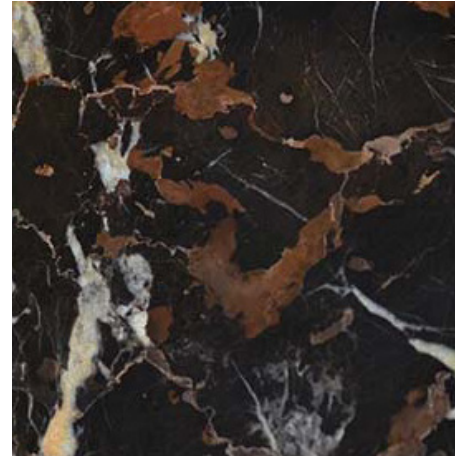

low table
dimensions : 180 x 90 x h 35 cm

Materials	Finishes
oak	choice of oak tints
brushed oak	choice of oak tints
brushed oak / travertine	choice of oak tints / beige roman unf lled
brushed oak / marble	choice of brushed oak tints / grey saint-laurent
brushed oak / marble	choice of brushed oak tints / black & gold

Saint Laurent

Black & Gold

%HLJHURPDQWUDYHUWLQHXQ@OHG

Ceppo di Sicilia