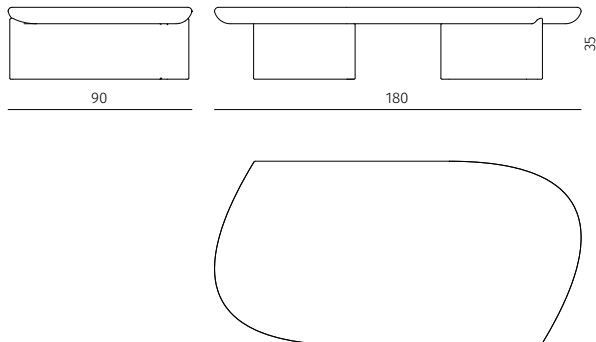

side table
dimensions : 50 x 50 x h 50 cm

Materials	Finishes
oak	choice of oak tints
brushed oak	choice of oak tints
brushed oak / travertine	choice of oak tints / beige roman unf lled
brushed oak / marble	choice of brushed oak tints / grey saint-laurent
brushed oak / marble	choice of brushed oak tints / black & gold
marble	ceppo di sicilia

low table
dimensions : 180 x 90 x h 35 cm

Materials	Finishes
oak	choice of oak tints
brushed oak	choice of oak tints
brushed oak / travertine	choice of oak tints / beige roman unf lled
brushed oak / marble	choice of brushed oak tints / grey saint-laurent
brushed oak / marble	choice of brushed oak tints / black & gold