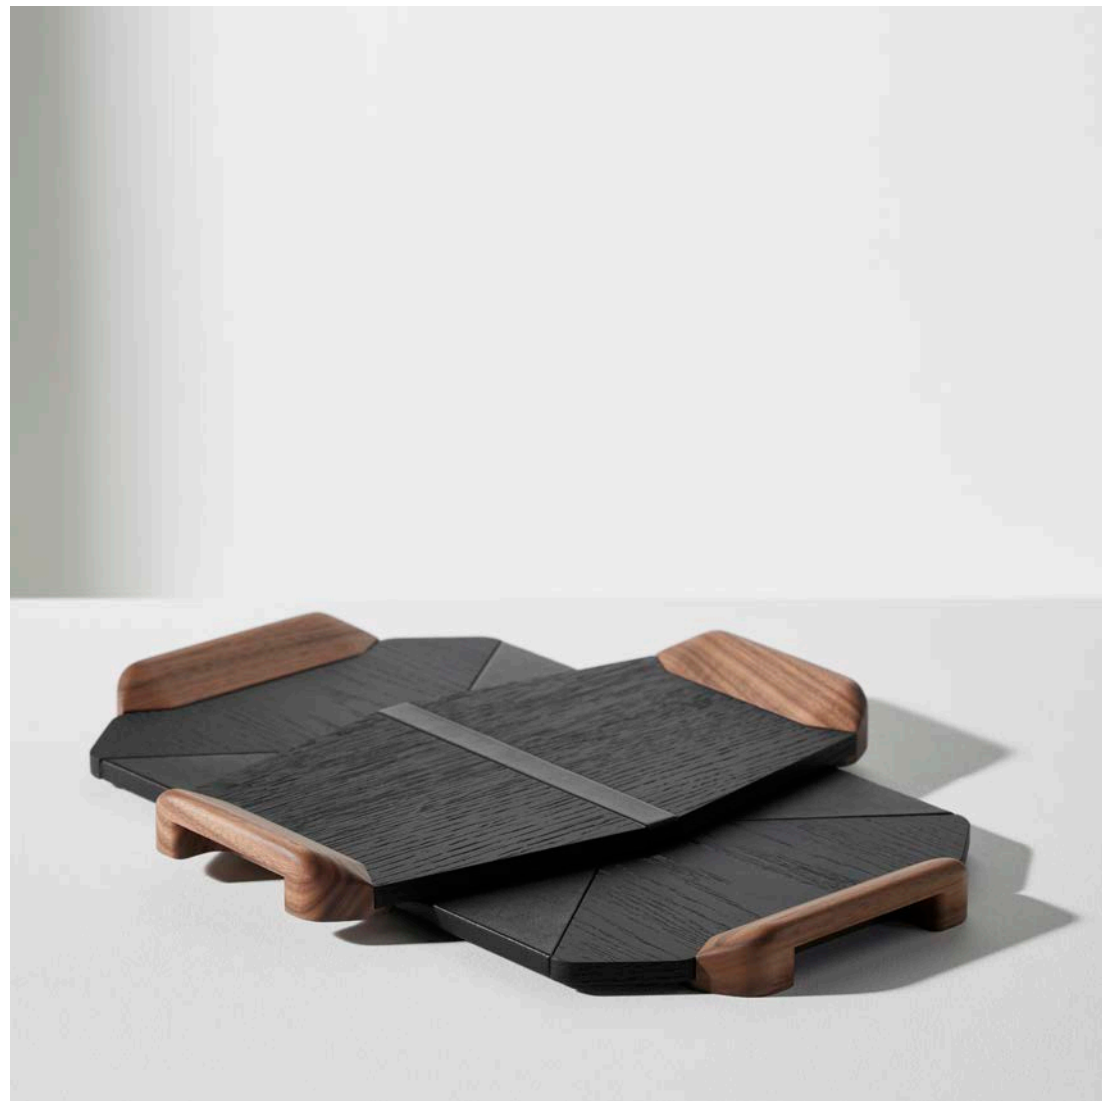

MASQUES

Trays

Design / Charles Kalpakian

Made in France

COLLECTION
PARTICULIERE

{objets de nécessité}

COLLECTION PARTICULIERE

contact@collection-particuliere.fr / www.collection-particuliere.fr