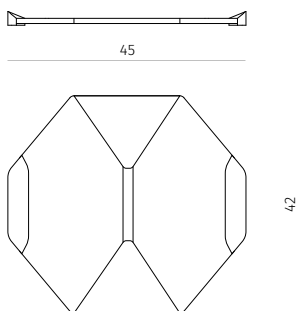

MASQUES

Trays

Design / Charles Kalpakian

Made in France

tray (small)

dimensions : 19 x 29 cm

Materials

oak / leather / walnut

Finishes

choice of oak tints / leather range / choice of walnut tints

tray (medium)

dimensions : 25 x 45 cm

Materials

oak / leather / walnut

Finishes

choice of oak tints / leather range / choice of walnut tints

tray (tall)

dimensions : 42 x 45 cm

Materials

oak / leather / walnut

Finishes

choice of oak tints / leather range / choice of walnut tints

Non-contractual lead time of 16 weeks.

COLLECTION
PARTICULIERE