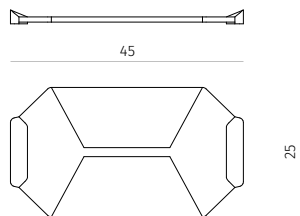

MASQUES

Trays

Design / Charles Kalpakian

Made in France

tray (small)

dimensions : 19 x 29 cm

Materials

oak / leather / walnut

Finishes

choice of oak tints / leather range / choice of walnut tints

tray (medium)

dimensions : 25 x 45 cm

Materials

oak / leather / walnut

Finishes

choice of oak tints / leather range / choice of walnut tints

tray (tall)

dimensions : 42 x 45 cm

Materials

oak / leather / walnut

Finishes

choice of oak tints / leather range / choice of walnut tints

Non-contractual lead time of 16 weeks.

COLLECTION
PARTICULIERE