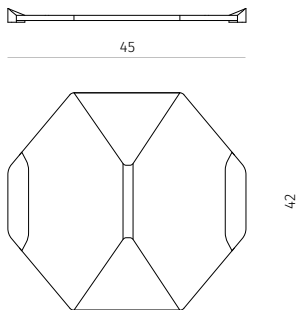

MASQUES

Trays

Design / Charles Kalpakian
Made in France

tray (small)
dimensions : 19 x 29 cm

| Materials | Finishes |
|------------------------|--|
| oak / leather / walnut | choice of oak tints / leather range / choice of walnut tints |

tray (medium)
dimensions : 25 x 45 cm

| Materials | Finishes |
|------------------------|--|
| oak / leather / walnut | choice of oak tints / leather range / choice of walnut tints |

tray (tall)
dimensions : 42 x 45 cm