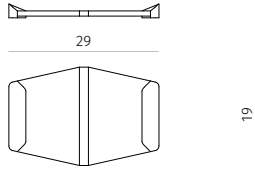

MASQUES

Trays

Design / Charles Kalpakian
Made in France

tray (small)
dimensions : 19 x 29 cm

| Materials | Finishes |
|------------------------|--|
| oak / leather / walnut | choice of oak tints / leather range / choice of walnut tints |

tray (medium)
dimensions : 25 x 45 cm

| Materials | Finishes |
|------------------------|--|
| oak / leather / walnut | choice of oak tints / leather range / choice of walnut tints |

tray (tall)
dimensions : 42 x 45 cm