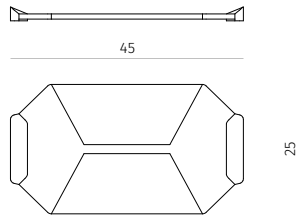

MASQUES

Trays

Design / Charles Kalpakian
Made in France

tray (small)
dimensions : 19 x 29 cm

| Materials | Finishes |
|------------------------|--|
| oak / leather / walnut | choice of oak tints / leather range / choice of walnut tints |

tray (medium)
dimensions : 25 x 45 cm

| Materials | Finishes |
|------------------------|--|
| oak / leather / walnut | choice of oak tints / leather range / choice of walnut tints |

tray (tall)
dimensions : 42 x 45 cm