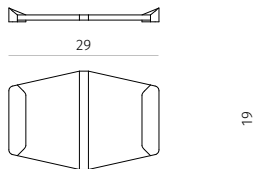

MASQUES

Trays

Design / Charles Kalpakian

Made in France

tray (small)

dimensions : 19 x 29 cm

Materials

oak / leather / walnut

Finishes

choice of oak tints / leather range / choice of walnut tints

tray (medium)

dimensions : 25 x 45 cm

Materials

oak / leather / walnut

Finishes

choice of oak tints / leather range / choice of walnut tints

tray (tall)

dimensions : 42 x 45 cm

Materials

oak / leather / walnut

Finishes

choice of oak tints / leather range / choice of walnut tints

Non-contractual lead time of 16 weeks.

COLLECTION
PARTICULIERE