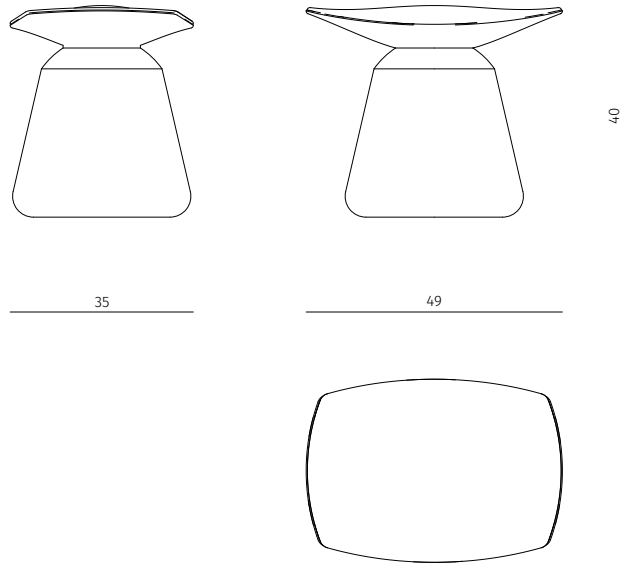

MAT

Stool

Design / Christophe Delcourt
Made in France

dimensions : 49 x 35 x h 40 cm
seat height 38 cm

Materials

walnut / leather

Finishes

choice of walnut tints / leather range