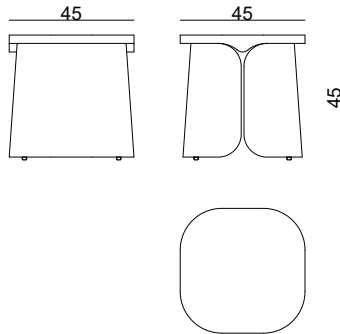

MIO

Side Tables

Design / Christophe Delcourt

side table
dimensions : 45 x 45 x h 45 cm

Materials	Finishes
oak	choice of oak tints
brushed oak	choice of oak tints

side table
dimensions : 45 x 45 x h 55 cm

Materials	Finishes
oak	choice of oak tints
brushed oak	choice of oak tints