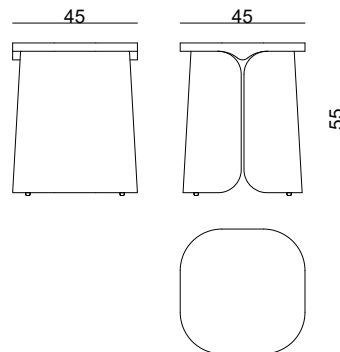

MIO

Side Tables

Design / Christophe Delcourt

side table
dimensions : 45 x 45 x h 45 cm

Materials	Finishes
oak	choice of oak tints
brushed oak	choice of oak tints

side table
dimensions : 45 x 45 x h 55 cm

Materials	Finishes
oak	choice of oak tints
brushed oak	choice of oak tints