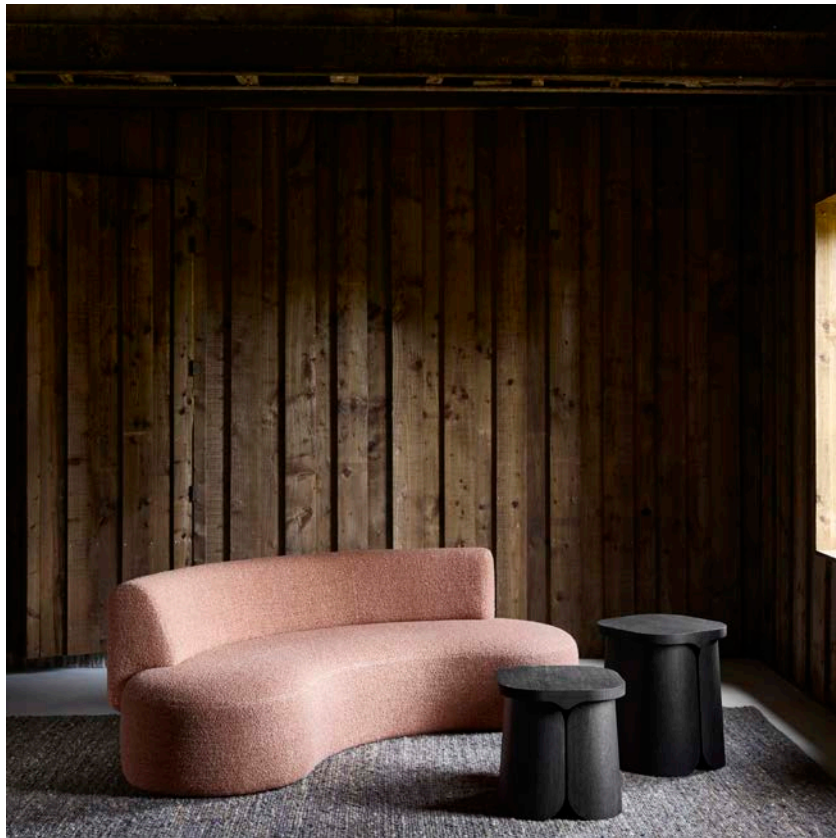

MIO

Side Tables

Design / Christophe Delcourt

COLLECTION
PARTICULIERE
{moblier singulier}

COLLECTION PARTICULIERE

47 rue de Babylone 75007 PARIS / +33 (0)1 42 71 34 84
contact@objetsmobilier.com / www.collection-particuliere.fr

MIO

Side Tables

Design / Christophe Delcourt

side table
dimensions : 45 x 45 x h 45 cm

Materials	Finishes
oak	choice of oak tints
brushed oak	choice of oak tints

side table
dimensions : 45 x 45 x h 55 cm

Materials	Finishes
oak	choice of oak tints
brushed oak	choice of oak tints