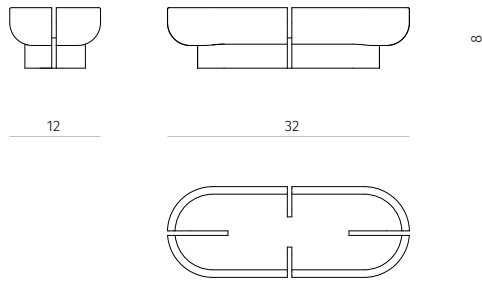

# NOTCH

## Bowl

Design / Populus Project  
Made in Portugal

dimensions : 32 x 12 x h 8 cm