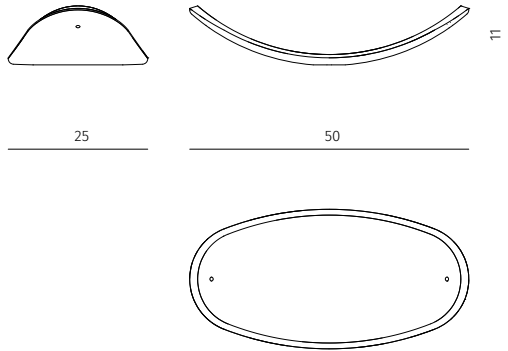

NUPE

Bowl

Design / Luca Erba
Made in Portugal

bowl
dimensions : 50 x 25 x h 11 cm

Materials	Finishes
travertine / brass	beige roman unf lled / polished or black patinated
marble / brass	black marquina / polished or black patinated
marble / brass	f or di pesco / polished or black patinated
marble / brass	grey saint-laurent / polished or black patinated
marble / brass	rosso levanto / polished or black patinated
marble / brass	calacatta monet / polished or black patinated