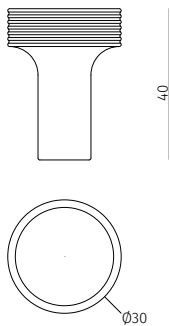

POSEIDON

Bowls

Design /Luca Erba

Made in Portugal

bowl (small)

dimensions : Ø 30 x h.29,5 cm

Materials	Finishes
travertine	beige roman unfilled
marble	marquina noir
marble	fior di pesco
marble	rosso levanto

bowl (tall)

dimensions : Ø 30 x h.40 cm

Materials	Finishes
travertine	beige roman unfilled
marble	marquina noir
marble	fior di pesco
marble	rosso levanto

COLLECTION
PARTICULIERE

{objets de nécessité}

COLLECTION PARTICULIERE