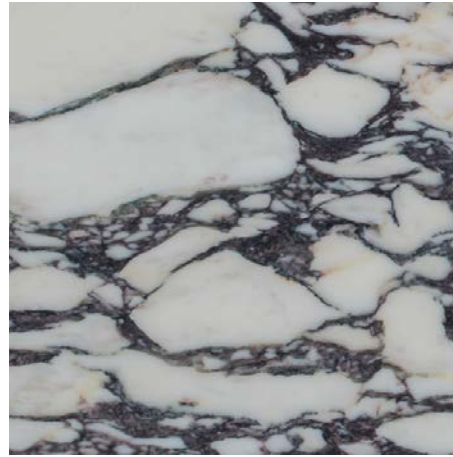

Calacatta Viola