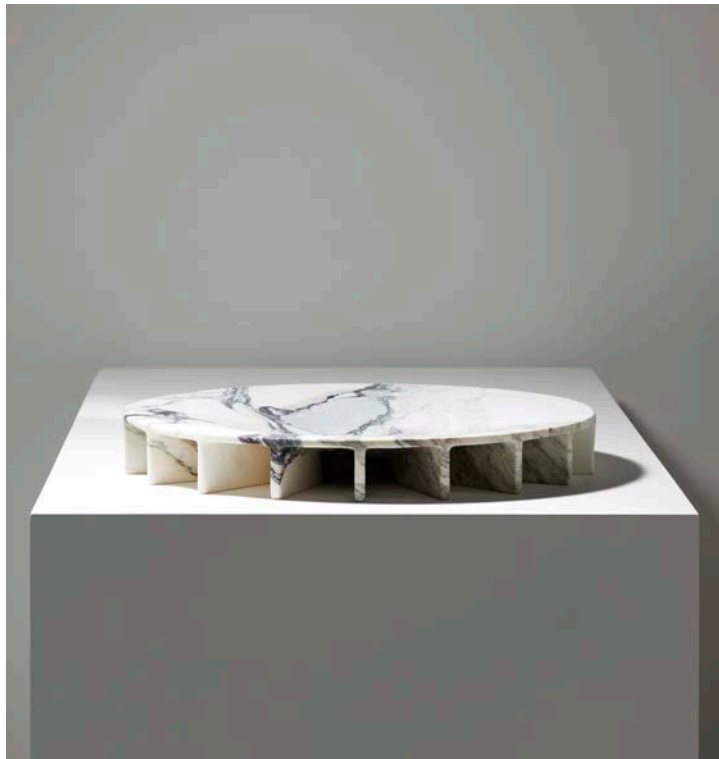

RAY

Bowls

Design / Grégoire de Laforest
Made in Italy

COLLECTION
PARTICULIERE
{objets de nécessité}

COLLECTION PARTICULIERE
contact@collection-particuliere.fr / www.collection-particuliere.fr