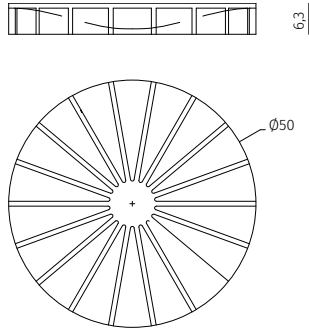

### bowl (small)

dimensions : Ø 25 x h 20 cm

| Materials  | Finishes             |
|------------|----------------------|
| travertine | beige roman unf lled |
| marble     | black marquina       |
| marble     | grey saint-laurent   |
| travertine | silver unf lled      |
| marble     | calacatta viola      |

### bowl (medium)

dimensions : Ø 35 x h 13,5 cm

| Materials  | Finishes             |
|------------|----------------------|
| travertine | beige roman unf lled |
| marble     | black marquina       |
| marble     | grey saint-laurent   |
| travertine | silver unf lled      |
| marble     | calacatta viola      |

## Bowls

Design / Grégoire de Laforest  
Made in Italy

**bowl (wide)**  
dimensions : Ø 50 x h 6,3 cm

| Materials  | Finishes             |
|------------|----------------------|
| travertine | beige roman unfilled |
| marble     | black marquina       |
| marble     | grey saint-laurent   |
| travertine | silver unfilled      |
| marble     | calacatta viola      |