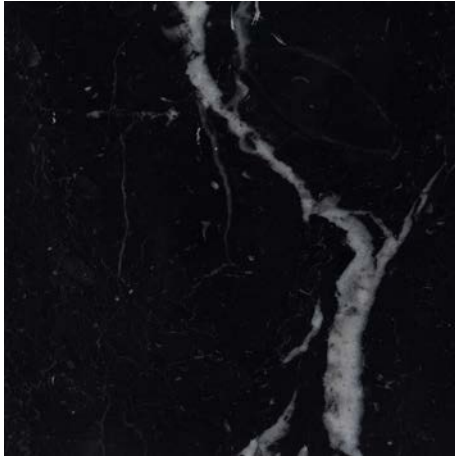

MARBLE

As stone is a natural material, variations in tint may occur

Marquina